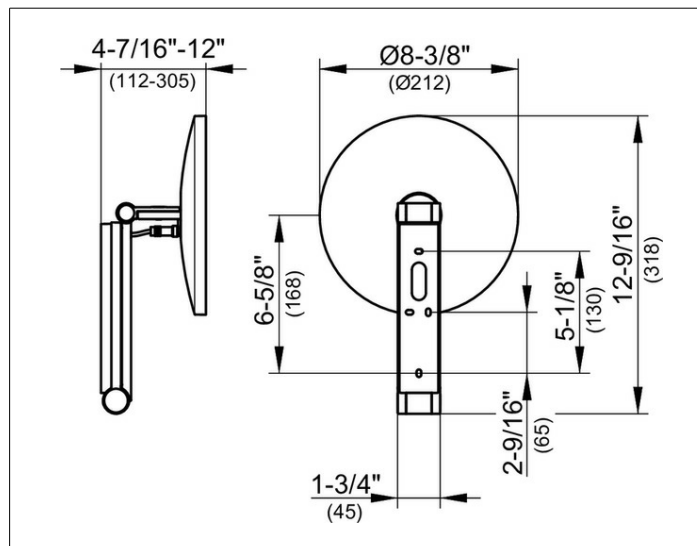

Cosmetic mirrors

17612139053 Cosmetic mirror

PRODUCT

DRAWING

PRODUCT ATTRIBUTES

illuminated, 1 light color 6000 kelvin (day light), operation by light switch, in-wall cable layout, on pivoted arm adjustable in three dimensions, one-sided mirror, magnification factor x 5

SURFACE

brushed black chrome

DIMENSION

1 Lichtfarbe, ohne Kabel

SPECIFICATIONS

KEUCO iLook_move cosmetic mirror, 17612139053

high quality cosmetic mirror, round,

brushed black chrome, illuminated with 1 light color 6000 kelvin (day light), operated by light switch, in-wall cable layout

on pivoted rail,

surface wall-mounted with 4 fixing points

for an optimal load distribution

adjustable in three dimensions, one-sided mirror, concave

magnification factor x 5,

Height wall mounting 7-1/8", Width ca. 1-3/4",

max. Height ca. 19-11/16", External diameter 8-3/8",

max. depth ca. 11-3/4",

delivery includes in-wall power supply and lowvoltage

connection cable (19-11/16")

Power supply via wall socket

12 V in-wall adapter, input 110 V,