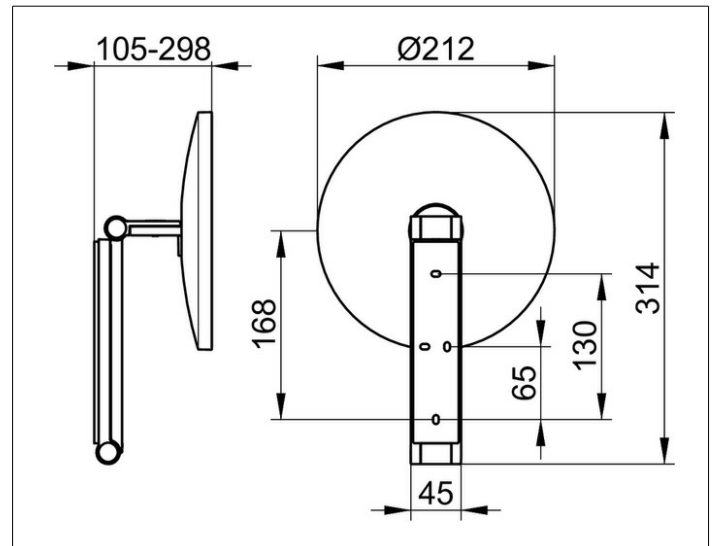

**Cosmetic mirrors**

17612170000 Cosmetic mirror

**PRODUCT**

**DRAWING**

**PRODUCT ATTRIBUTES**

non illuminated,  
on pivoted rail adjustable in three dimensions,  
one-sided mirror, magnification factor x 5

**SURFACE**

aluminium finish

**SPECIFICATIONS**

KEUCO iLook\_move cosmetic mirror, 17612170000  
high quality cosmetic mirror, round,  
aluminium finish, non illuminated,  
on pivoted rail,  
surface wall-mounted with 4 fixing points  
for an optimal load distribution  
adjustable in three dimensions, one-sided mirror, concave  
magnification factor x 5,  
Height wall mounting 7-1/8", Width ca. 1-3/4",  
max. Height ca. 19-11/16", External diameter 8-3/8",  
max. depth ca. 11-3/4"