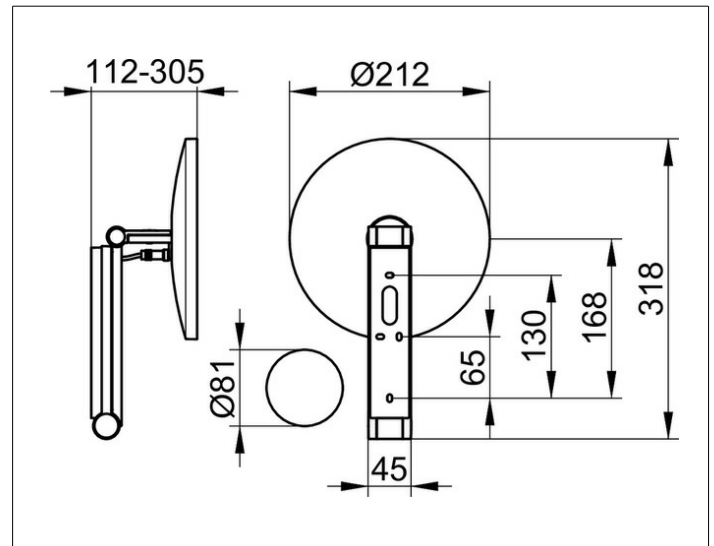

Cosmetic mirrors

17612179002 Cosmetic mirror

PRODUCT

DRAWING

PRODUCT ATTRIBUTES

illuminated, 5-stage adjustable light colour from 2700 kelvin (warm white) to 6500 kelvin (daylight), glass control panel, in-wall cable layout, on pivoted rail adjustable in three dimensions, one-sided mirror, magnification factor x 5

Operation:

Glass control panel with capacitive touch sensor and LED display

Power supply:

Mains connection via wall socket, 12 V in-wall adapter, input 220-240 V, standby consumption: < 0,5 watt

Illumination:

LED 4,5 watt (lifespan > 50.000 hours)

EEK: D ,

SURFACE

aluminium finish

DIMENSION

2 Lichtfarben, ohne Kabel