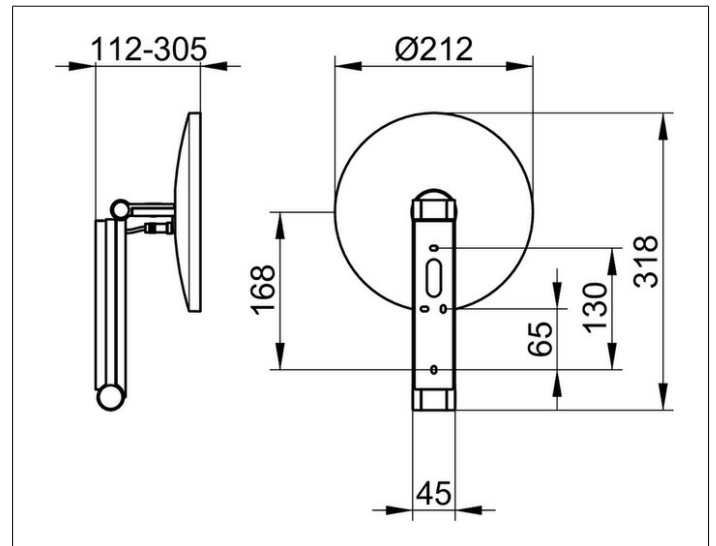

Cosmetic mirrors

17612179003 Cosmetic mirror

PRODUCT

DRAWING

PRODUCT ATTRIBUTES

illuminated, 1 light colour 6500 kelvin (day light),
 operation by light switch, in-wall cable layout,
 on pivoted rail adjustable in three dimensions,
 one-sided mirror, magnification factor x 5

Operation:

Light switch (not included in delivery)

Power supply:

Mains connection via wall socket

12 V in-wall adapter, input 220-240 V,

standby consumption: 0 watt

Illumination:

LED 4,5 watt (lifespan > 50.000 hours)

EEK: D ,

SURFACE

aluminium finish

DIMENSION

1 Lichtfarbe, ohne Kabel