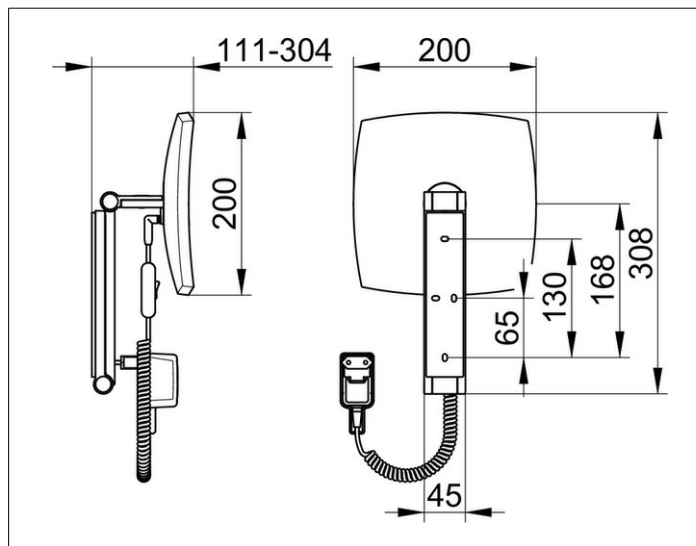

Cosmetic mirrors

17613019001 Cosmetic mirror

PRODUCT

DRAWING

PRODUCT ATTRIBUTES

illuminated, 1 light colour 6500 kelvin (day light),
cable switch, spiral cord (block length 400 mm),
on pivoted rail adjustable in three dimensions,
one-sided mirror, magnification x 5

EEK: D , 8 kWh/1000h

SURFACE

chrome-plated

DIMENSION

mit Steckertrafo

SPECIFICATIONS

KEUCO iLook_move Cosmetic mirror, 17613019001

high quality cosmetic mirror, square,

chrome-plated, illuminated,

on pivoted rail,

wall-mounted surface with 4 fixing points

for optimal load distribution,

adjustable in three dimensions,

one-sided mirror concave,

magnification factor x 5,

power supply with 12 V adapter,

Height wall fixing 180 mm, width ca. 45 mm,

max. heigt ca. 500 mm,

outside diameters 212 mm, max. depth ca. 300 mm,

delivery includes anti-corrosion fixings