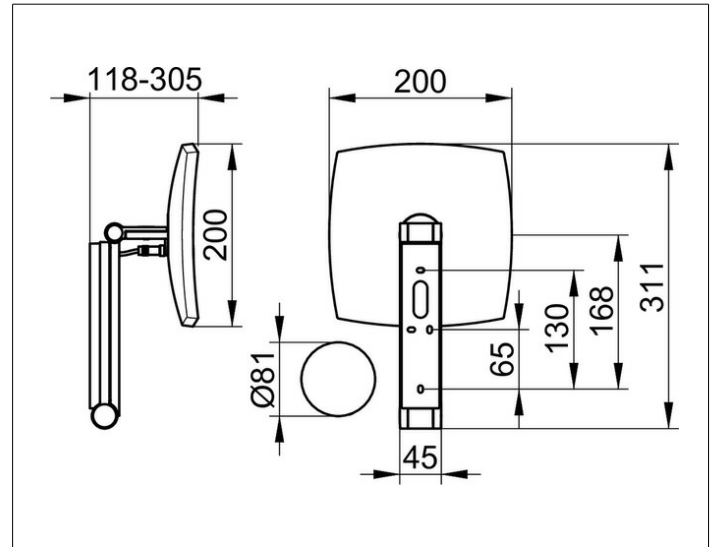

Cosmetic mirrors

17613039006 Cosmetic mirror

PRODUCT

DRAWING

PRODUCT ATTRIBUTES

illuminated, 5-stage adjustable light colour from 2700 kelvin (warm white) to 6500 kelvin (daylight), glass control panel, in-wall cable layout, on pivoted rail adjustable in three dimensions, one-sided mirror, magnification factor x 5

Operation:

Glass control panel with capacitive touch sensor and LED-display, DALI controlled

Power supply:

Mains connection via wall socket, 12 V in-wall adapter, input 220-240 V, standby consumption: < 0,5 watt

Illumination:

LED 7 watt (lifespan > 50.000 hours)

EEK: D ,

SURFACE

brushed bronze

DIMENSION

2 Lichtfarben, o. Kabel, DALI