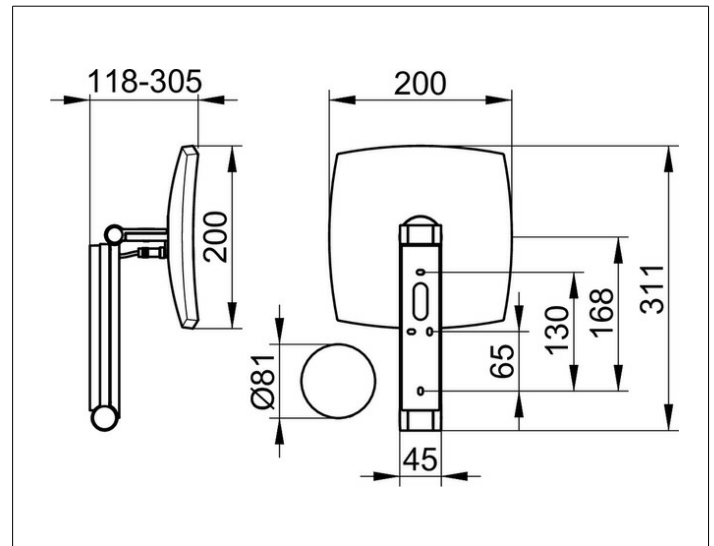

Cosmetic mirrors

17613059002 Cosmetic mirror

PRODUCT

DRAWING

PRODUCT ATTRIBUTES

illuminated, 5-stage adjustable light colour from 2700 kelvin (warm white) to 6500 kelvin (daylight), glass control panel, in-wall cable layout, on pivoted rail adjustable in three dimensions, one-sided mirror, magnification factor x 5

Operation:

Glass control panel with capacitive touch sensor and LED display

Power supply:

Mains connection via wall socket, 12 V in-wall adapter, input 220-240 V, standby consumption: < 0,5 watt

Illumination:

LED 7 watt (lifespan > 50.000 hours)

EEK: D ,

SURFACE

brushed nickel

DIMENSION

2 Lichtfarben, ohne Kabel