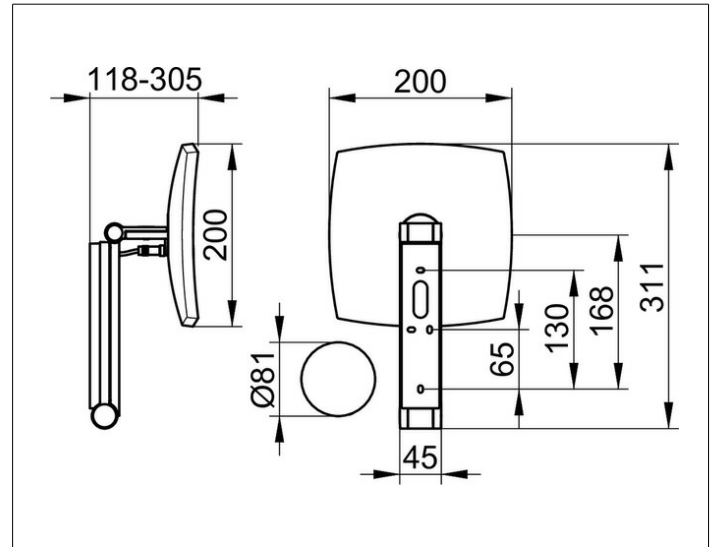

**Cosmetic mirrors**

**17613059002 Cosmetic mirror**

**PRODUCT**

**DRAWING**

**PRODUCT ATTRIBUTES**

illuminated, 5-stage adjustable light colour from 2700 kelvin (warm white) to 6500 kelvin (daylight), glass control panel, in-wall cable layout, on pivoted rail adjustable in three dimensions, one-sided mirror, magnification factor x 5

Operation:

Glass control panel with capacitive touch sensor and LED display

Power supply:

Mains connection via wall socket, 12 V in-wall adapter, input 220-240 V, standby consumption: < 0,5 watt

Illumination:

LED 7 watt (lifespan > 50.000 hours)

EEK: D ,

**SURFACE**

brushed nickel

**DIMENSION**

2 Lichtfarben, ohne Kabel