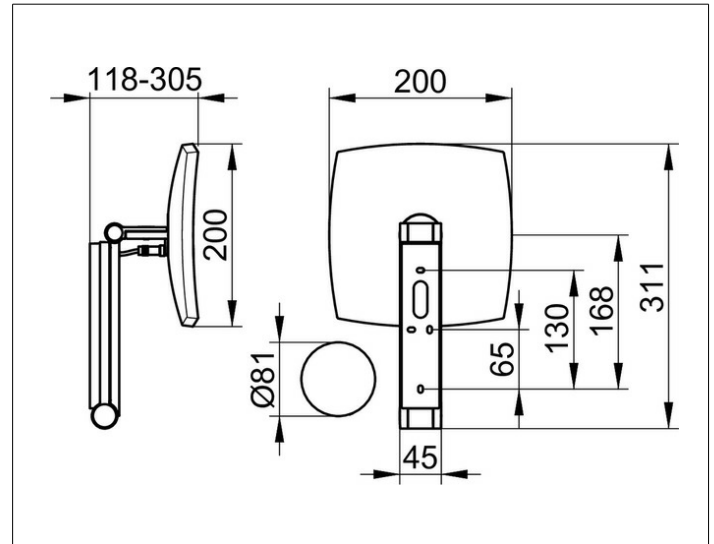

Cosmetic mirrors

17613059006 Cosmetic mirror

PRODUCT

DRAWING

PRODUCT ATTRIBUTES

illuminated, 5-stage adjustable light colour from 2700 kelvin (warm white) to 6500 kelvin (daylight), glass control panel, in-wall cable layout, on pivoted rail adjustable in three dimensions, one-sided mirror, magnification factor x 5

Operation:

Glass control panel with capacitive touch sensor and LED-display, DALI controlled

Power supply:

Mains connection via wall socket, 12 V in-wall adapter, input 220-240 V, standby consumption: < 0,5 watt

Illumination:

LED 7 watt (lifespan > 50.000 hours)

EEK: D ,

SURFACE

brushed nickel

DIMENSION

2 Lichtfarben, o. Kabel, DALI