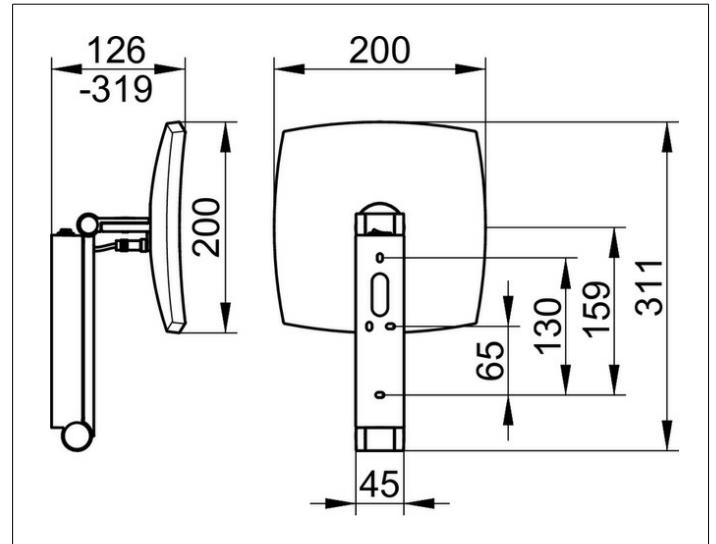

**Cosmetic mirrors**

17613139004 Cosmetic mirror

**PRODUCT**

**DRAWING**

**PRODUCT ATTRIBUTES**

illuminated, 1 light colour 6500 kelvin (day light),  
 Operation via rocker switch,  
 on pivoted rail adjustable in three dimensions,  
 one-sided mirror, magnification factor x 5  
 Operation:  
 with integrated rocker switch  
 Power supply:  
 12v power supply integrated into wall arm,  
 input 220-240 V  
 Illumination:  
 LED 7 watt (lifespan > 50.000 hours)  
 EEK: D ,

**SURFACE**

brushed black chrome

**DIMENSION**

mit Wippschalter