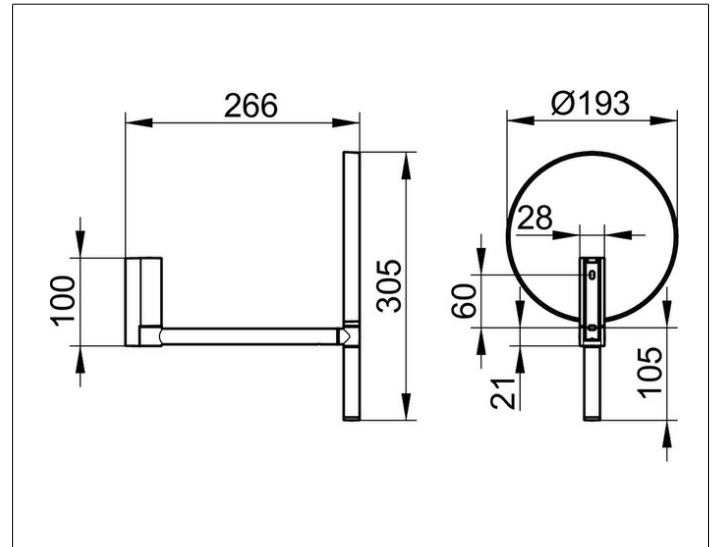

**Cosmetic mirrors**

17649370002 Cosmetic mirror

**PRODUCT**

**DRAWING**

**PRODUCT ATTRIBUTES**

non illuminated, wall mounted  
on pivoted arm adjustable in three dimensions,  
double-sided mirror, concave / straight  
magnification factor x 5

**SURFACE**

black matt

**SPECIFICATIONS**

KEUCO COLLECTION PLAN - Cosmetic mirror - 17649370002

Powerful accents

Elegant and extravagant design - Attractive and resilient - Non illuminated  
wall model - Arm adjustable in three dimensions, magnification factor x 5

Width /  $\varnothing$  : 193 mm - Height: 305 mm - Depth: 266 mm

Material: Metal/Mirror

Surface: black matt

The product is screwed on - Concealed fastening - Including corrosion-free  
fastening material