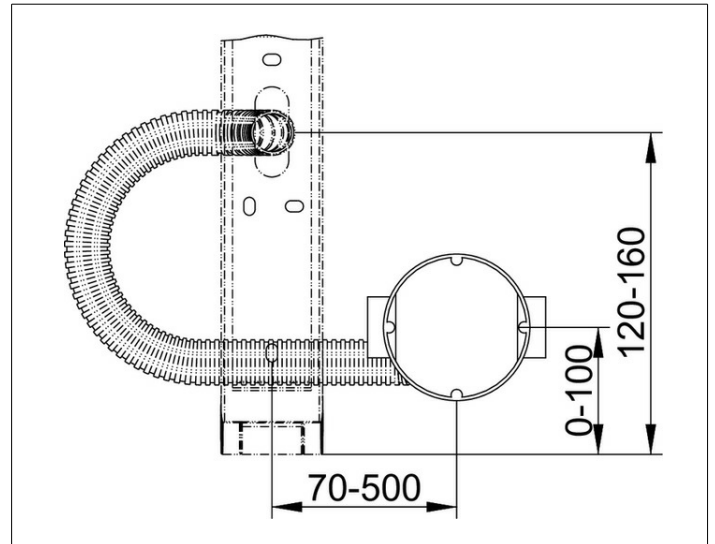

Cosmetic mirrors
17699000012 Rough part

PRODUCT

DRAWING

PRODUCT ATTRIBUTES

Wall socket for mounting to the brickwork (68 mm Ø)
 for in-wall installation of cable and power adapter
 of cosmetic mirror iLook_move,
 consisting of ductwork and wall socket

DIMENSION

2700 mm