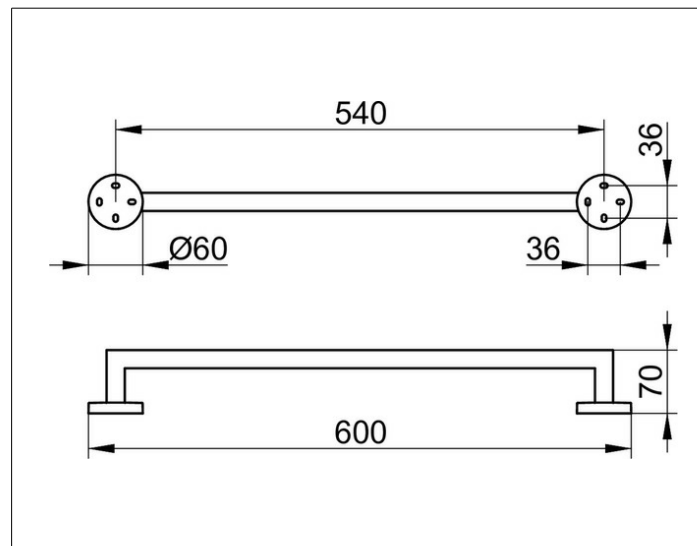

Edition 90

19001010600 Towel rail

PRODUCT

DRAWING

SURFACE

chrome-plated

DIMENSION

600 mm

SPECIFICATIONS

KEUCO EDITION 90 - Towel rail 600 mm - 19001010600

Clarity and basic geometric shapes

Opulent Design - Design that sticks - Refines the bathroom

Width / ø : 600 mm - Height: 60 mm - Dimension: 70 mm

Axis dimension : 540 mm

Material: Metall

Surface: chrome

The product can be screwed or glued - Concealed fastening - Including corrosion-free fastening material

Optional glue set

Glue set no. 2 - Art.no.glueset 4994000200

Articlenumber: 19001010600