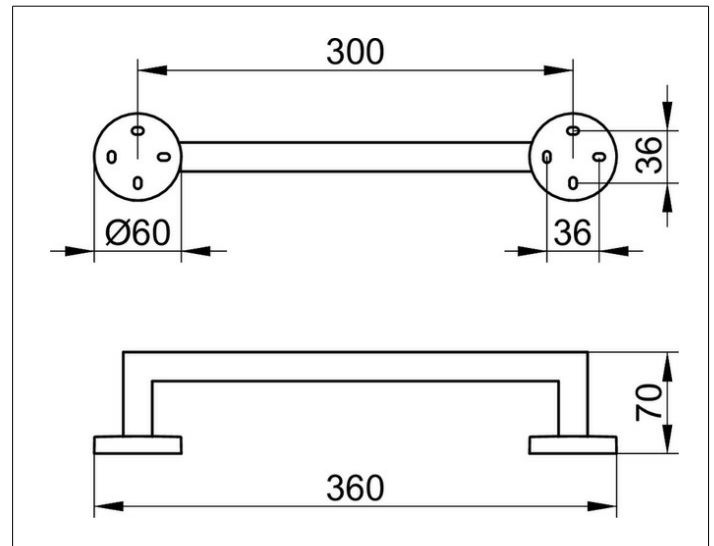

Edition 90

19007010000 Grab bar

PRODUCT

DRAWING

SURFACE

chrome-plated

DIMENSION

360 mm

SPECIFICATIONS

KEUCO EDITION 90 - Grab bar - 19007010000

Clarity and basic geometric shapes

Opulent Design - Design that impresses - Refines the bathroom - Type tested (Baumuster geprüft) - Maximum load: 115 kg

Width / \varnothing : 360 mm - Height: 60 mm - Dimension: 70 mm

Axis dimension : 300 mm

Material: Metall

Surface: chrome

The product is screwed on - Concealed fastening - Including corrosion-free fastening material