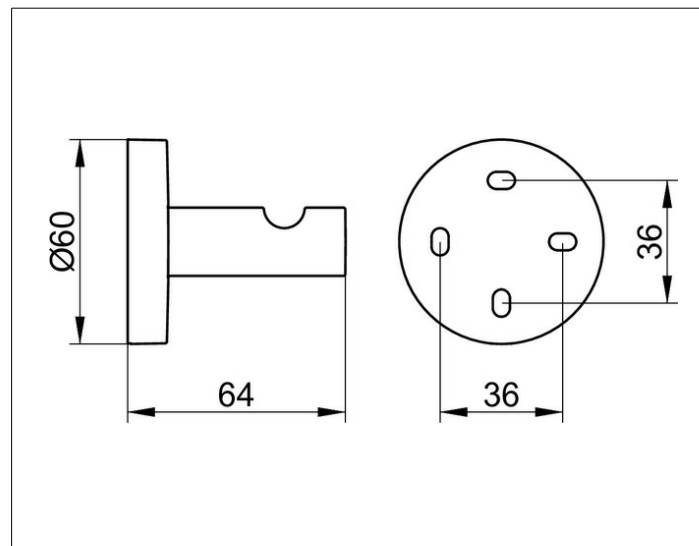

Edition 90

19014010000 Towel hook

PRODUCT

DRAWING

SURFACE

chrome-plated

SPECIFICATIONS

KEUCO EDITION 90 - Towel hook - 19014010000

Clarity and basic geometric shapes

Opulent Design - Design that impresses - Refines the bathroom

Width / ø : 60 mm - Height: 60 mm - Dimension: 64 mm

Material: Metal

Surface: chrome

The product can be screwed or glued - Concealed fastening - Including corrosion-free fastening material