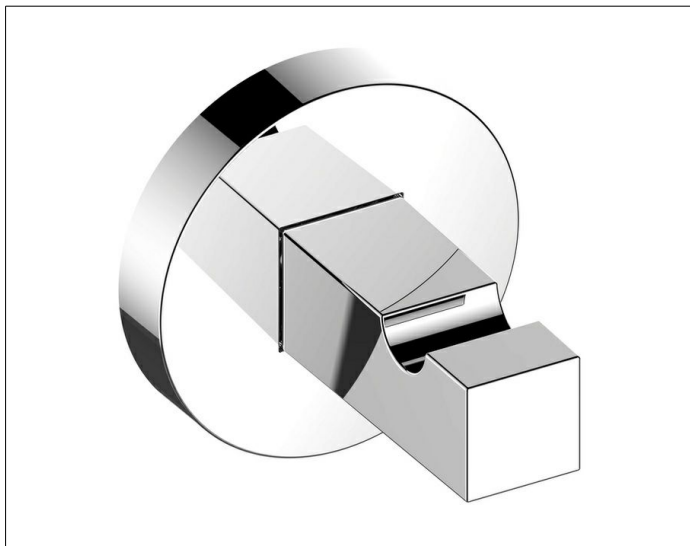

Edition 90

19014010000 Towel hook

PRODUCT

DRAWING

SURFACE

chrome-plated

SPECIFICATIONS

KEUCO EDITION 90 - Towel hook - 19014010000

Clarity and basic geometric shapes

Opulent Design - Design that impresses - Refines the bathroom

Width / ø : 60 mm - Height: 60 mm - Dimension: 64 mm

Material: Metal

Surface: chrome

The product can be screwed or glued - Concealed fastening - Including corrosion-free fastening material