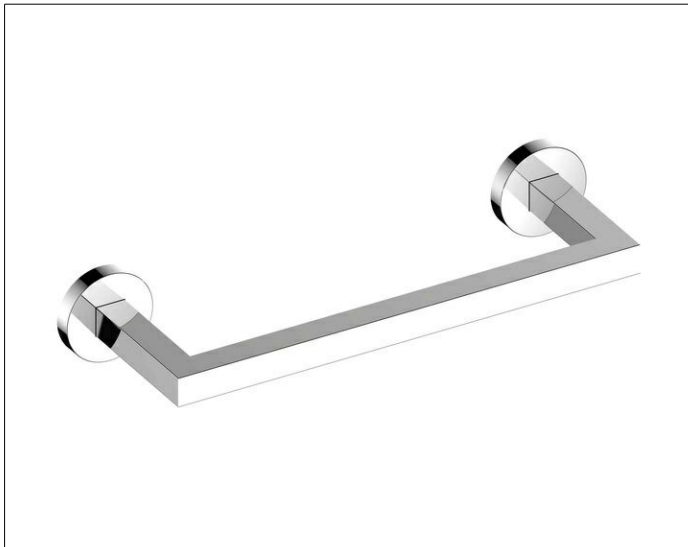

Edition 90

19021010000 Towel ring

**PRODUCT**

**DRAWING**

**PRODUCT ATTRIBUTES**

fixed

**SURFACE**

chrome-plated

**SPECIFICATIONS**

KEUCO EDITION 90 - Towel ring  
- 19021010000

Clarity and basic geometric forms

Opulent Design - Design that impresses - Refines the bathroom - Fixed - Fixed

Width / ø : 360 mm - Height: 60 mm - Dimension: 110 mm

Axis dimension : 300 mm

Material: Metal

Surface: chrome

The product can be screwed or glued - Concealed fastening - Including corrosion-free fastening material

Optional glue set

Glue set no. 2 - Art.no.glueset 4994000200