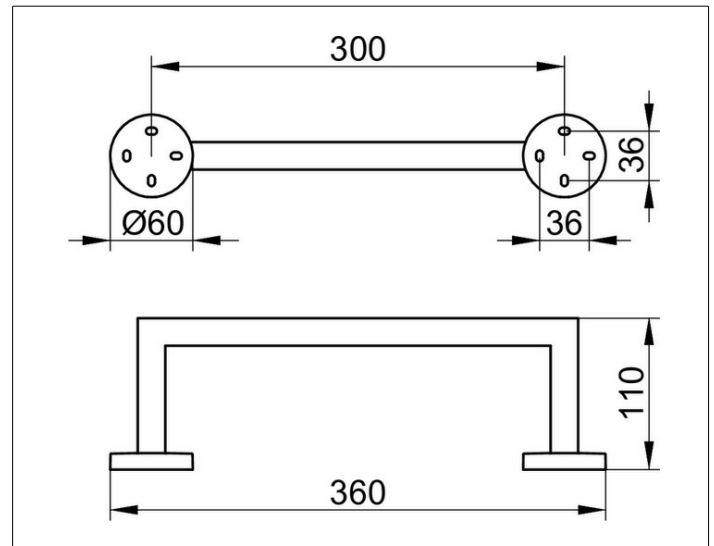

Edition 90

19021010000 Towel ring

**PRODUCT**

**DRAWING**

**PRODUCT ATTRIBUTES**

fixed

**SURFACE**

chrome-plated

**SPECIFICATIONS**

KEUCO EDITION 90 - Towel ring  
- 19021010000

Clarity and basic geometric forms

Opulent Design - Design that impresses - Refines the bathroom - Fixed - Fixed

Width / ø : 360 mm - Height: 60 mm - Dimension: 110 mm

Axis dimension : 300 mm

Material: Metal

Surface: chrome

The product can be screwed or glued - Concealed fastening - Including corrosion-free fastening material

Optional glue set

Glue set no. 2 - Art.no.glueset 4994000200