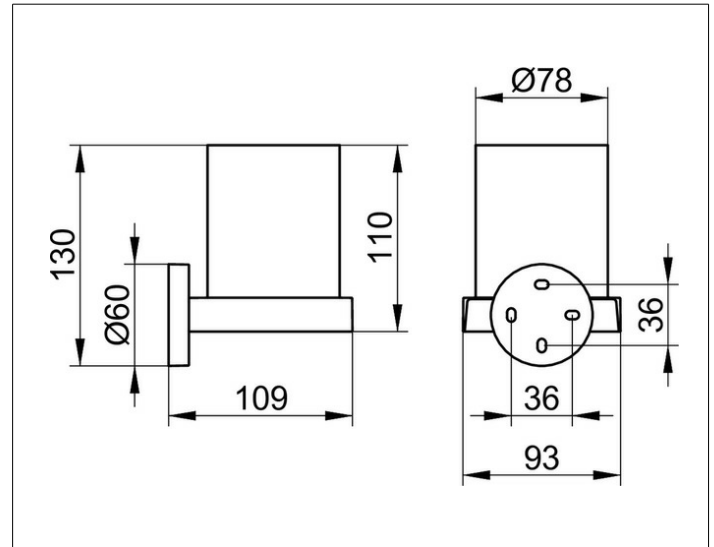

DRAWING

PRODUCT ATTRIBUTES

complete with crystal glass tumbler

SURFACE

chrome-plated

SPECIFICATIONS

KEUCO EDITION 90 - Tumbler holder - 19050019000

Clarity and basic geometric forms

Opulent Design - Design that impresses - Refines the bathroom - Including tumbler holder and crystal glass

Width / ø : 93 mm - Height: 110 mm - Dimension: 109 mm

Material: Metal/crystal glass

Surface: chrome/crystal glass

The product can be screwed or glued - Concealed fastening - Including corrosion-free fastening material

Optional glue set

Glue set no. 2 - Art.no.glueset 4994000200

Articlenumber: 19050019000