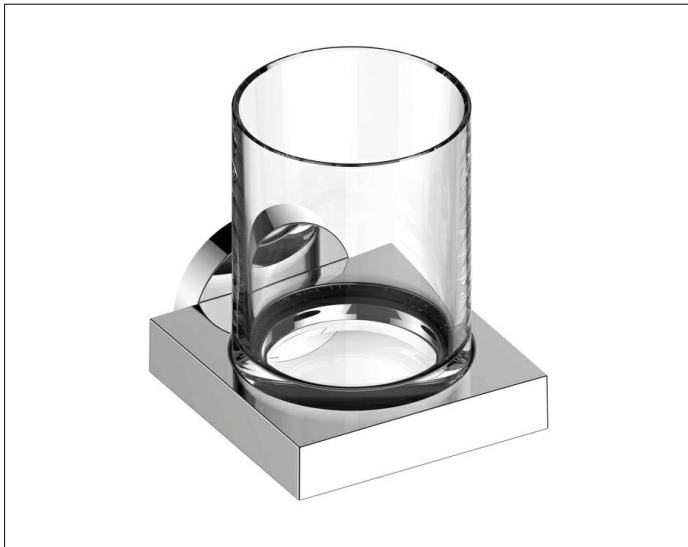

Edition 90

19050019000 Tumbler holder

**PRODUCT**

**DRAWING**

**PRODUCT ATTRIBUTES**

complete with crystal glass tumbler

**SURFACE**

chrome-plated

**SPECIFICATIONS**

KEUCO EDITION 90 - Tumbler holder - 19050019000

Clarity and basic geometric forms

Opulent Design - Design that impresses - Refines the bathroom - Including tumbler holder and crystal glass

Width / ø : 93 mm - Height: 110 mm - Dimension: 109 mm

Material: Metal/crystal glass

Surface: chrome/crystal glass

The product can be screwed or glued - Concealed fastening - Including corrosion-free fastening material