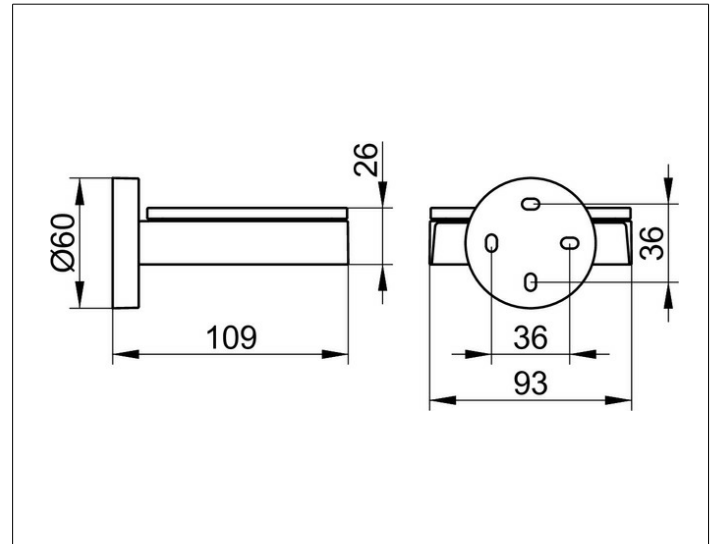

Edition 90

19055019000 Soap holder

**PRODUCT**

**DRAWING**

**PRODUCT ATTRIBUTES**

complete with crystal glass soap dish

**SURFACE**

chrome-plated

**SPECIFICATIONS**

KEUCO EDITION 90 - Soapholder - 19055019000

Clarity and basic geometric forms

Opulent Design - Design that impresses - Refines the bathroom - With holder and crystal glass soap dish

Width / ø : 93 mm - Height: 60 mm - Dimension: 109 mm

Material: Metal/crystal glass

Surface: chrome/crystal glass

The product can be screwed or glued - Concealed fastening - Including corrosion-free fastening material

Optional glue set

Glue set no. 2 - Art.no.glueset 4994000200