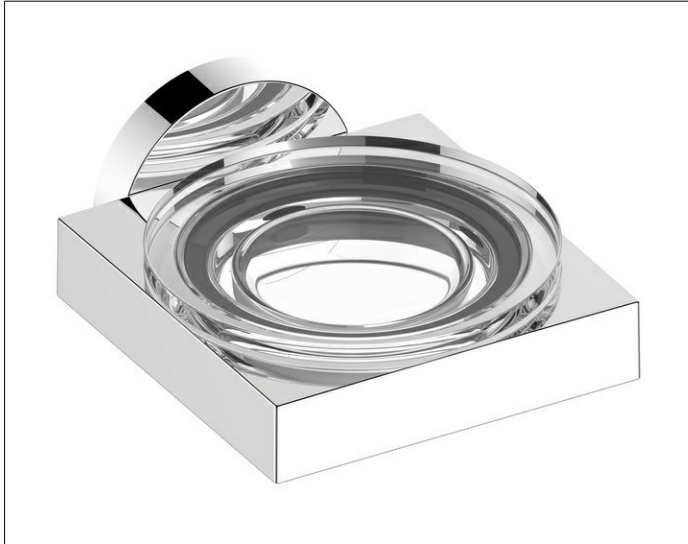

Edition 90

19055019000 Soap holder

**PRODUCT**

**DRAWING**

**PRODUCT ATTRIBUTES**

complete with crystal glass soap dish

**SURFACE**

chrome-plated

**SPECIFICATIONS**

KEUCO EDITION 90 - Soapholder - 19055019000

Clarity and basic geometric forms

Opulent Design - Design that impresses - Refines the bathroom - With holder and crystal glass soap dish

Width / ø : 93 mm - Height: 60 mm - Dimension: 109 mm

Material: Metal/crystal glass

Surface: chrome/crystal glass

The product can be screwed or glued - Concealed fastening - Including corrosion-free fastening material

Optional glue set

Glue set no. 2 - Art.no.glueset 4994000200