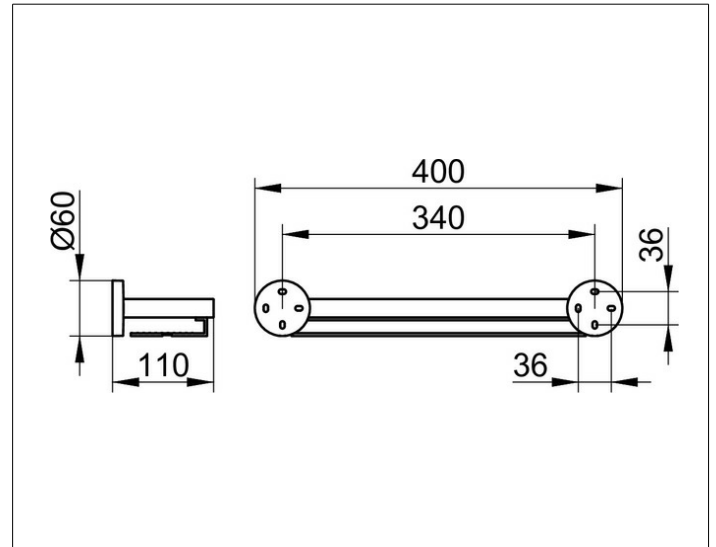

Edition 90

19058010000 Shower shelf

PRODUCT

DRAWING

SURFACE

chrome-plated/aluminium

DIMENSION

400 mm

SPECIFICATIONS

KEUCO EDITION 90 - Shower shelf - 19058010000

Clarity and basic geometric shapes

Opulent Design - Design that impresses - Refines the bathroom

Width / ø : 400 mm - Height: 60 mm - Dimension: 110 mm

Axis dimension : 340 mm

Material: Metall

Surface: chrome/aluminum

The product can be screwed or glued - Concealed fastening - Including corrosion-free fastening material

Optional glue set

Glue set no. 2 - Art.no.glueset 4994000200

Articlenumber: 19058010000