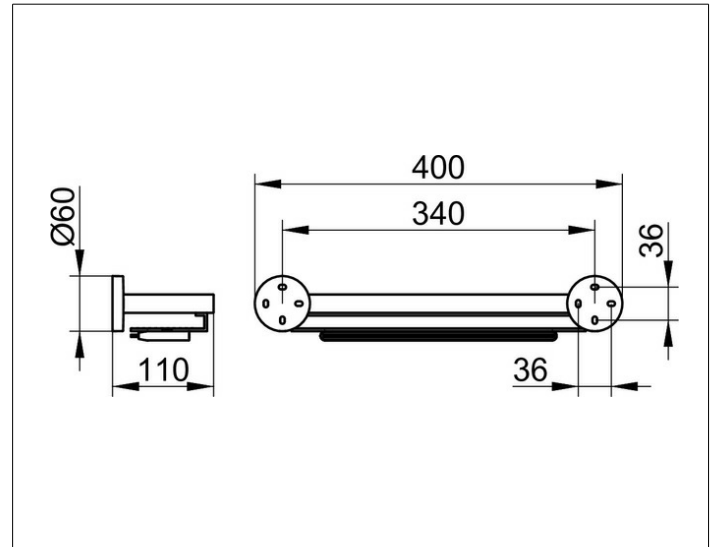

Edition 90

19059010000 Shower shelf

**PRODUCT**

**DRAWING**

**PRODUCT ATTRIBUTES**

with integrated glass wiper

**SURFACE**

chrome-plated/aluminium

**DIMENSION**

400 mm

**SPECIFICATIONS**

KEUCO EDITION 90 - Shower shelf with glass wiper - 19059010000

Clarity and basic geometric shapes

Opulent Design - Design that impresses - Refines the bathroom - With integrated magnetic glass wiper

Width /  $\phi$  : 400 mm - Height: 60 mm - Dimension: 110 mm

Axis dimension : 340 mm

Material: Metall

Surface: chrome/aluminum

The product can be screwed or glued - Concealed fastening - Including corrosion-free fastening material