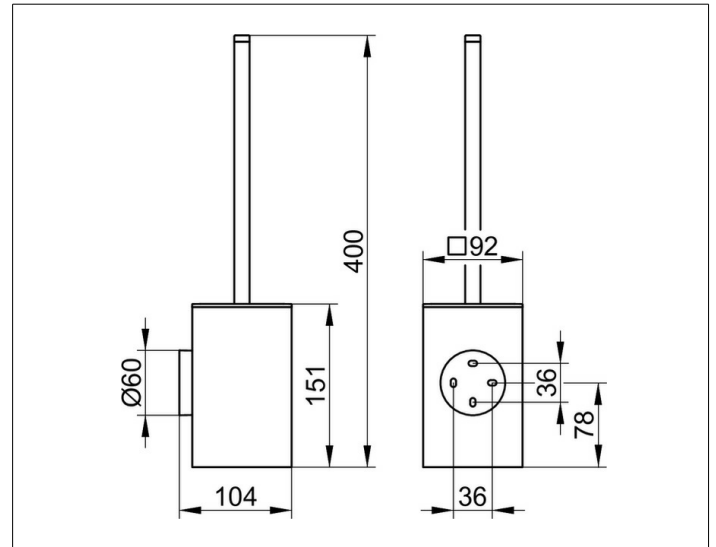

Edition 90

19064010101 Toilet brush set

PRODUCT

DRAWING

PRODUCT ATTRIBUTES

complete with synthetic insert, anthracite brush and spare brush head black

SURFACE

chrome-plated

SPECIFICATIONS

KEUCO EDITION 90 - Toilet brush set wall model - 19064010101

Clarity and basic geometric forms

Opulent Design - Design that impresses - Refines the bathroom - With removable anthracite synthetic insert - Including black spare brush head

Width / ø : 92 mm - Height: 400 mm - Dimension: 104 mm

Material: Metal/synthetic

Surface: chrome/anthracite

The product can be screwed or glued - Concealed fastening - Including corrosion-free fastening material