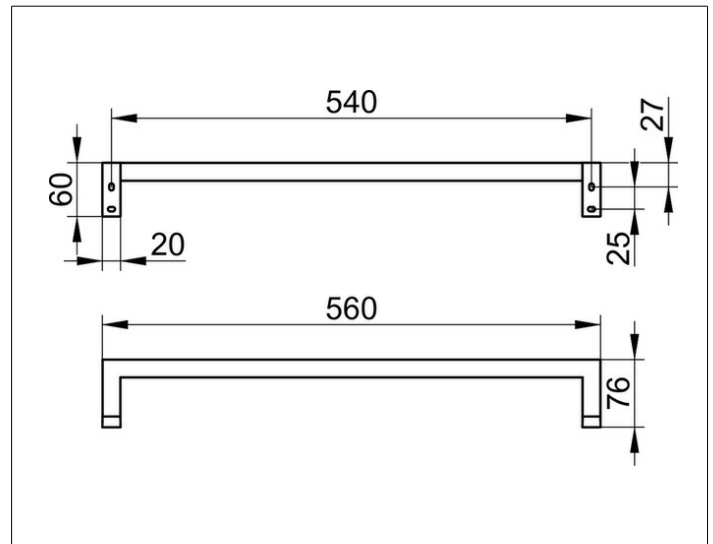

**Edition 90 Square**  
**19101010600 Towel rail**

**PRODUCT**

**DRAWING**

**SURFACE**

chrome-plated

**DIMENSION**

560 mm

**SPECIFICATIONS**

KEUCO EDITION 90 SQUARE - Towel rail 560 mm - 19101010600  
 Accessories for the modern bathroom design  
 Filigree design - The square - a strong form - Refines the bathroom

Width / ø : 560 mm - Height: 60 mm - Dimension: 76 mm  
 Axis  
 dimension: 540 mm  
 Material: Metal  
 Surface: chrome

The product is screwed on - concealed fastening - including corrosion-free fastening material

Articlenumber: 19101010600