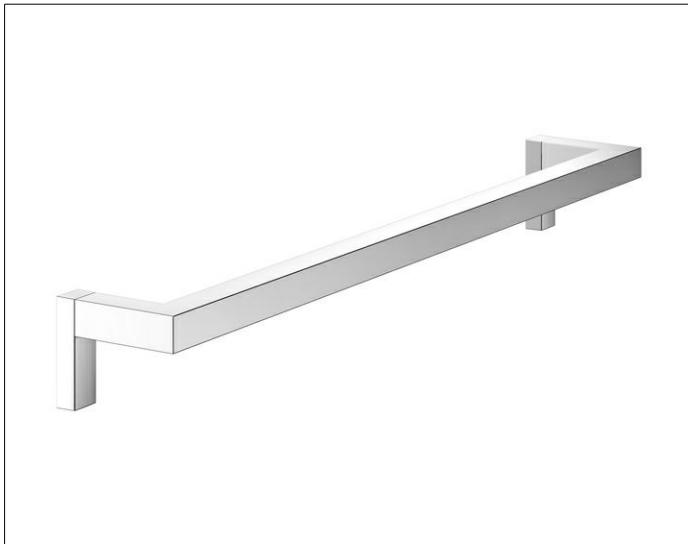

**Edition 90 Square**  
**19101010600 Towel rail**

**PRODUCT**

**DRAWING**

**SURFACE**

chrome-plated

**DIMENSION**

560 mm

**SPECIFICATIONS**

KEUCO EDITION 90 SQUARE - Towel rail 560 mm - 19101010600  
 Accessories for the modern bathroom design  
 Filigree design - The square - a strong form - Refines the bathroom

Width / ø : 560 mm - Height: 60 mm - Dimension: 76 mm  
 Axis  
 dimension: 540 mm  
 Material: Metal  
 Surface: chrome