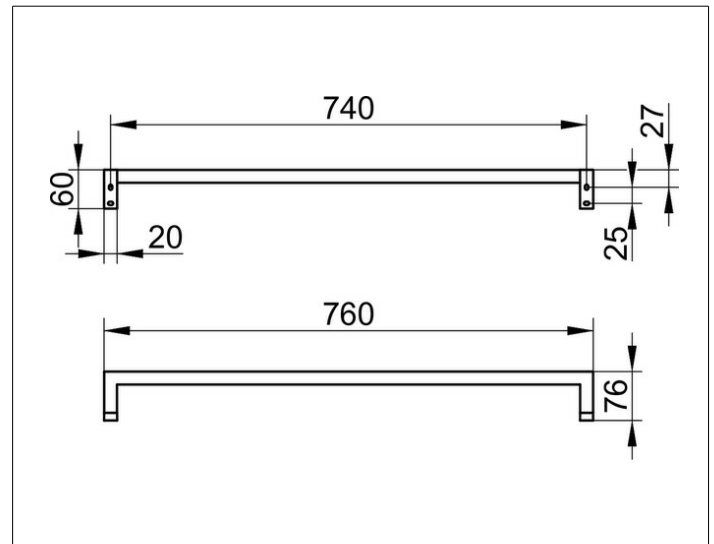

Edition 90 Square
19101010800 Towel rail

PRODUCT

DRAWING

SURFACE

chrome-plated

DIMENSION

760 mm

SPECIFICATIONS

KEUCO EDITION 90 SQUARE - Towel rail 760 mm - 19101010800
 Accessories for the modern bathroom design
 Filigree design - The square - a strong form - Refines the bathroom

Width / ø : 760 mm - Height: 60 mm - Dimension: 76 mm
 Axis
 dimension: 740 mm
 Material: Metal
 Surface: chrome

The product is screwed on - Concealed fastening - Including corrosion-free fastening material

Articlenumber: 19101010800