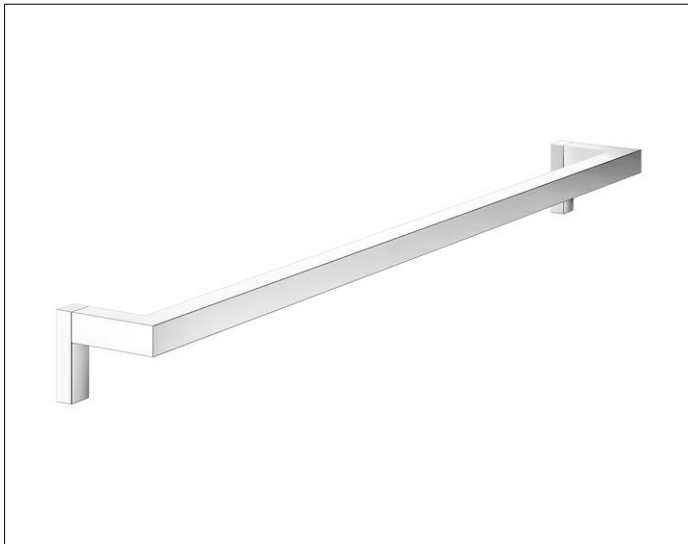

Edition 90 Square
19101010800 Towel rail

PRODUCT

DRAWING

SURFACE

chrome-plated

DIMENSION

760 mm

SPECIFICATIONS

KEUCO EDITION 90 SQUARE - Towel rail 760 mm - 19101010800
 Accessories for the modern bathroom design
 Filigree design - The square - a strong form - Refines the bathroom

Width / ø : 760 mm - Height: 60 mm - Dimension: 76 mm
 Axis
 dimension: 740 mm
 Material: Metal
 Surface: chrome