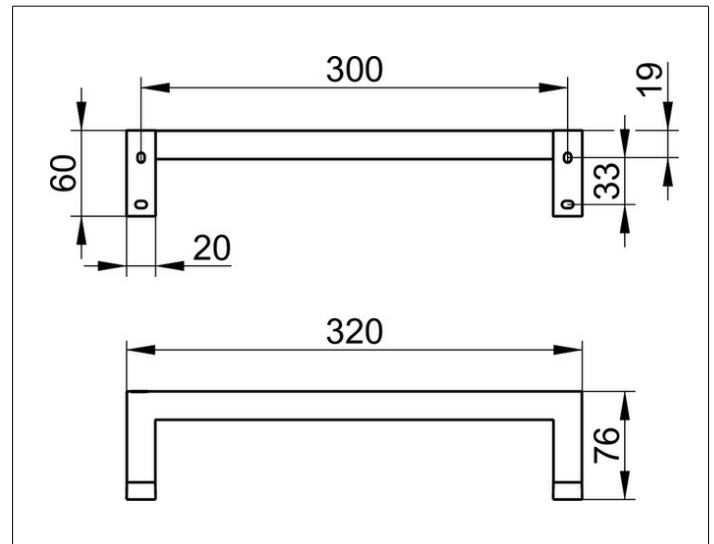

Edition 90 Square
19107010000 Grab bar

PRODUCT

DRAWING

SURFACE

chrome-plated

DIMENSION

320 mm

SPECIFICATIONS

KEUCO EDITION 90 SQUARE - Grab bar - 19107010000

Accessories for the modern bathroom design

Filigree design - The square - a strong form - Refines the bathroom - Type tested (Baumuster geprüft) - Maximum load: 115 kg

Width / \varnothing : 320 mm - Height: 60 mm - Dimension: 76 mm

Axis

dimension: 300 mm

Material: Metal

Surface: chrome

The product is screwed on - Concealed fastening - Including corrosion-free fastening material

Articlenumber: 19107010000