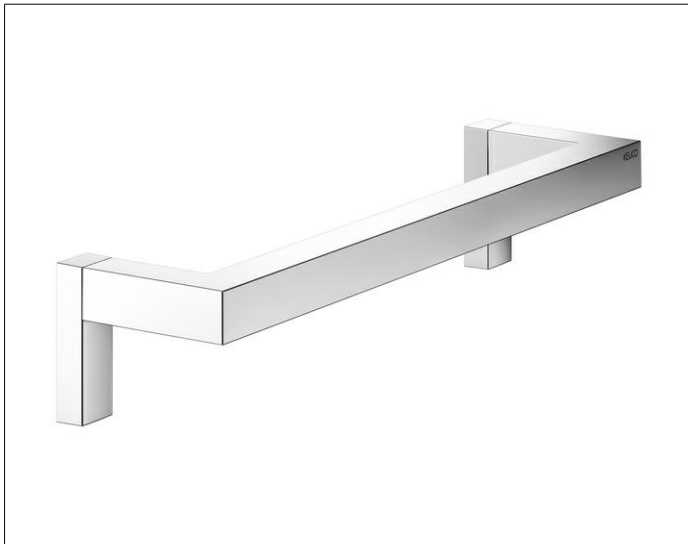

Edition 90 Square
19107010000 Grab bar

PRODUCT

DRAWING

SURFACE

chrome-plated

DIMENSION

320 mm

SPECIFICATIONS

KEUCO EDITION 90 SQUARE - Grab bar - 19107010000

Accessories for the modern bathroom design

Filigree design - The square - a strong form - Refines the bathroom - Type tested (Baumuster geprüft) - Maximum load: 115 kg

Width / \varnothing : 320 mm - Height: 60 mm - Dimension: 76 mm

Axis

dimension: 300 mm

Material: Metal

Surface: chrome

The product is screwed on - Concealed fastening - Including corrosion-free fastening material