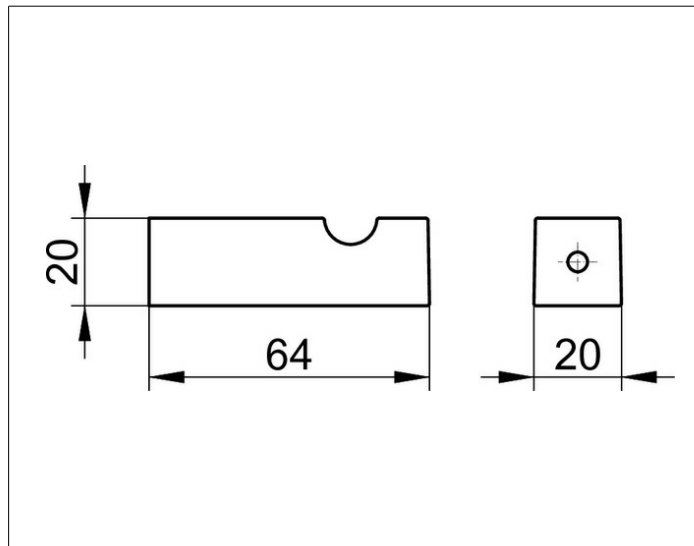

**Edition 90 Square**  
**19114010000 Towel hook**

**PRODUCT**

**DRAWING**

**SURFACE**

chrome-plated

**SPECIFICATIONS**

KEUCO EDITION 90 SQUARE - Towel hook - 19114010000  
Accessories for the modern bathroom design  
Filigree design - The square - a strong form - Refines the bathroom

Width /  $\varnothing$  : 20 mm - Height: 20 mm - Dimension: 64 mm  
Material: Metal  
Surface: chrome

The product is screwed on - Concealed fastening - Including corrosion-free fastening material

Articlenumber: 19114010000