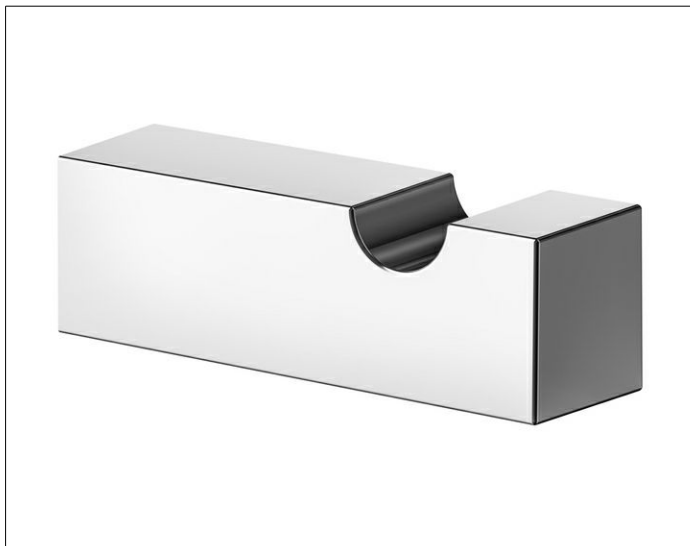

**Edition 90 Square**  
**19114010000 Towel hook**

**PRODUCT**

**DRAWING**

**SURFACE**

chrome-plated

**SPECIFICATIONS**

KEUCO EDITION 90 SQUARE - Towel hook - 19114010000  
Accessories for the modern bathroom design  
Filigree design - The square - a strong form - Refines the bathroom

Width /  $\varnothing$  : 20 mm - Height: 20 mm - Dimension: 64 mm  
Material: Metal  
Surface: chrome

The product is screwed on - Concealed fastening - Including corrosion-free fastening material

Articlenumber: 19114010000