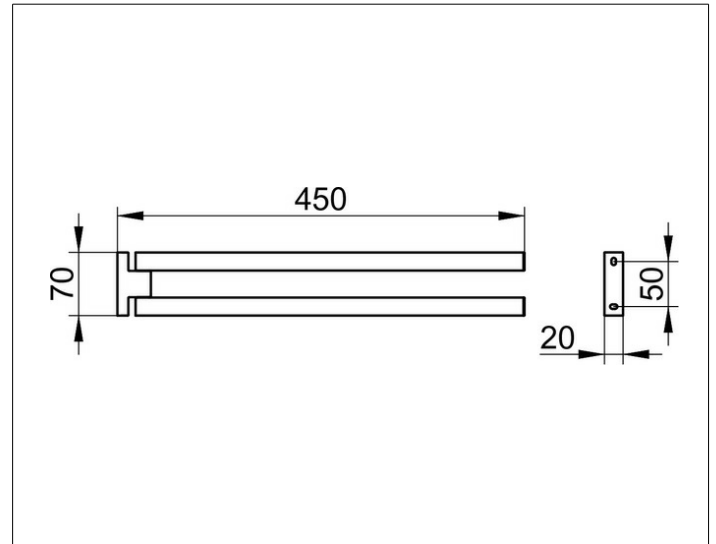

**Edition 90 Square**  
**19118010000 Towel holder**

**PRODUCT**

**DRAWING**

**PRODUCT ATTRIBUTES**

two arms, swiveling

**SURFACE**

chrome-plated

**DIMENSION**

450 mm

**SPECIFICATIONS**

KEUCO EDITION 90 SQUARE - Towel holder 2 arms 450 mm - 19118010000

Accessories for the modern bathroom design

Filigree design - The square - a strong form - Refines the bathroom - 2 arms - Swiveling

Width /  $\varnothing$  : 20 mm - Height: 70 mm - Dimension: 450 mm

Material: Metal

Surface: chrome

The product is screwed on - Concealed fastening - Including corrosion-free fastening material

Articlenumber: 19118010000