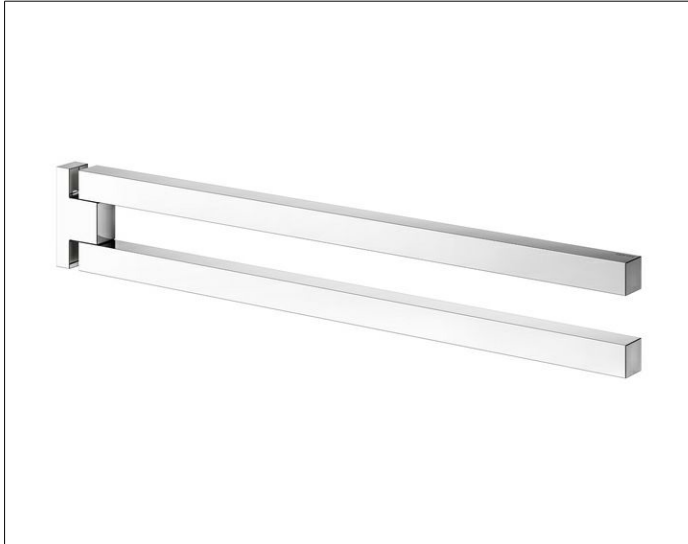

**Edition 90 Square**  
**19118010000 Towel holder**

**PRODUCT**

**DRAWING**

**PRODUCT ATTRIBUTES**

two arms, swiveling

**SURFACE**

chrome-plated

**DIMENSION**

450 mm

**SPECIFICATIONS**

KEUCO EDITION 90 SQUARE - Towel holder 2 arms 450 mm - 19118010000

Accessories for the modern bathroom design

Filigree design - The square - a strong form - Refines the bathroom - 2 arms - Swiveling

Width /  $\varnothing$  : 20 mm - Height: 70 mm - Dimension: 450 mm

Material: Metal

Surface: chrome

The product is screwed on - Concealed fastening - Including corrosion-free fastening material

Articlenumber: 19118010000