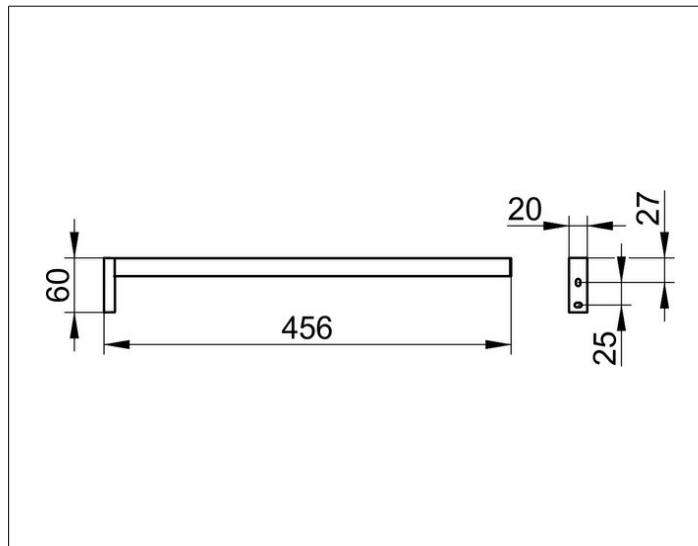

Edition 90 Square
19120010000 Towel holder

PRODUCT

DRAWING

PRODUCT ATTRIBUTES

fixed

SURFACE

chrome-plated

DIMENSION

456 mm

SPECIFICATIONS

KEUCO EDITION 90 SQUARE - Towel holder 1 arm 450 mm - 19120010000

Accessories for the modern bathroom design

Filigree design - The square - a strong form - Refines the bathroom - 1 arm - Fixed

Width / \varnothing : 20 mm - Height: 60 mm - Dimension: 456 mm

Material: Metal

Surface: chrome

The product is screwed on - Concealed fastening - Including corrosion-free fastening material

Articlenumber: 19120010000