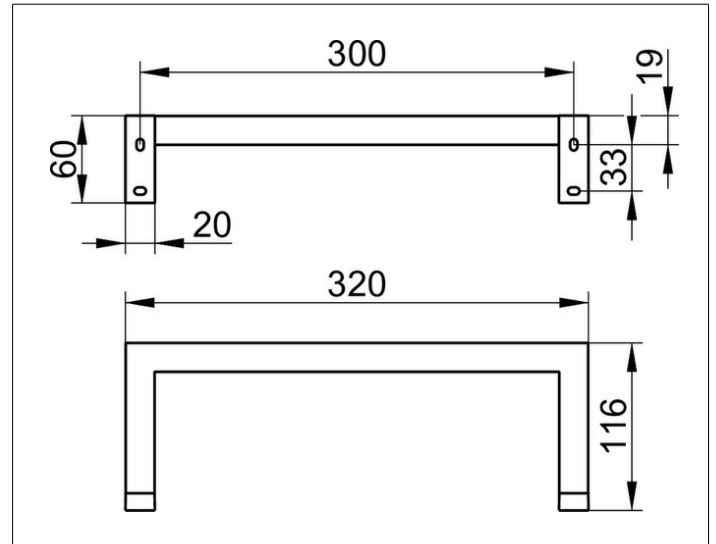

**Edition 90 Square**  
**19121010000 Towel ring**

**PRODUCT**

**DRAWING**

**PRODUCT ATTRIBUTES**

fixed

**SURFACE**

chrome-plated

**SPECIFICATIONS**

KEUCO EDITION 90 SQUARE - Towel ring - 19121010000

Accessories for the modern bathroom design

Filigree design - The square - a strong form - Refines the bathroom - Fixed - Fixed

Width /  $\varnothing$  : 320 mm - Height: 60 mm - Dimension: 116 mm

Axis

dimension: 300 mm

Material: Metal

Surface: chrome

The product is screwed on - Concealed fastening - Including corrosion-free fastening material

Articlenumber: 19121010000