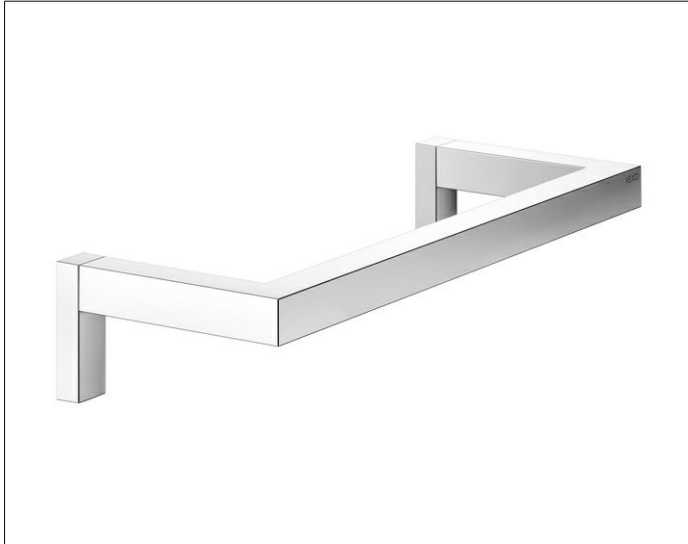

**Edition 90 Square**  
**19121010000 Towel ring**

**PRODUCT**

**DRAWING**

**PRODUCT ATTRIBUTES**

fixed

**SURFACE**

chrome-plated

**SPECIFICATIONS**

KEUCO EDITION 90 SQUARE - Towel ring - 19121010000

Accessories for the modern bathroom design

Filigree design - The square - a strong form - Refines the bathroom - Fixed - Fixed

Width /  $\varnothing$  : 320 mm - Height: 60 mm - Dimension: 116 mm

Axis

dimension: 300 mm

Material: Metal

Surface: chrome

The product is screwed on - Concealed fastening - Including corrosion-free fastening material

Articlenumber: 19121010000