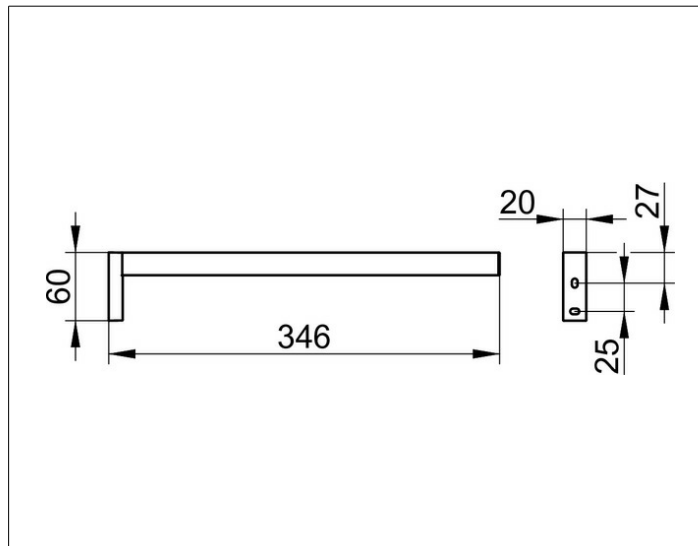

Edition 90 Square
19122010000 Towel holder

PRODUCT

DRAWING

PRODUCT ATTRIBUTES

fixed

SURFACE

chrome-plated

DIMENSION

346 mm

SPECIFICATIONS

KEUCO EDITION 90 SQUARE - Towel holder 1 arm 340 mm - 19122010000

Accessories for the modern bathroom design

Filigree design - The square - a strong form - Refines the bathroom - 1 arm - Fixed

Width / \varnothing : 20 mm - Height: 60 mm - Dimension: 346 mm

Material: Metal

Surface: chrome

The product is screwed on - Concealed fastening - Including corrosion-free fastening material

Articlenumber: 19122010000