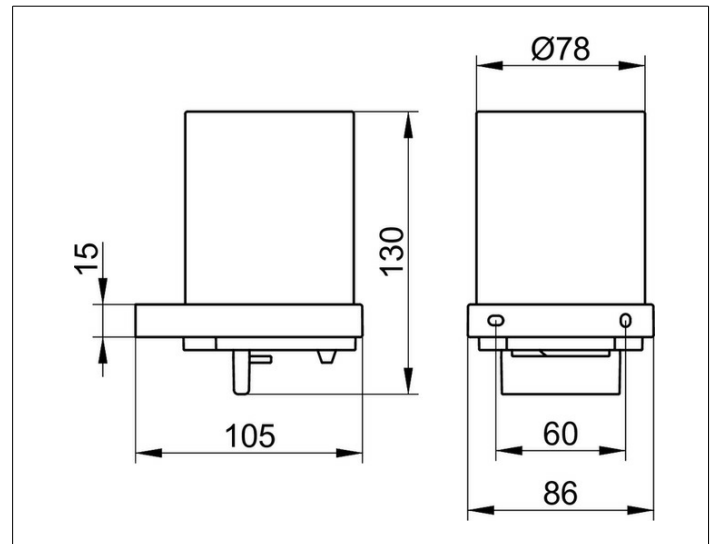

Edition 90 Square
19152019000 Lotion dispenser

PRODUCT

DRAWING

PRODUCT ATTRIBUTES

crystal glass matt, complete with holder and pump
 Capacity: approx. 180 ml
 Dosage: approx. 0,5ml/stroke

SURFACE

chrome-plated

SPECIFICATIONS

KEUCO EDITION 90 SQUARE - Lotion dispenser for liquid soap - 19152019000
 Accessories for the modern bathroom design
 Filigree design - The square - a strong form - Refines the bathroom - Capacity 180ml/ ca 0,5ml/stroke - Complete with holder and pump, crystal glass matt

Width / ø : 86 mm - Height: 130 mm - Dimension: 105 mm
 Material: Metal/Crystal glass
 Surface: chrome/crystal glass

The product is screwed on - Concealed fastening - Including corrosion-free fastening material