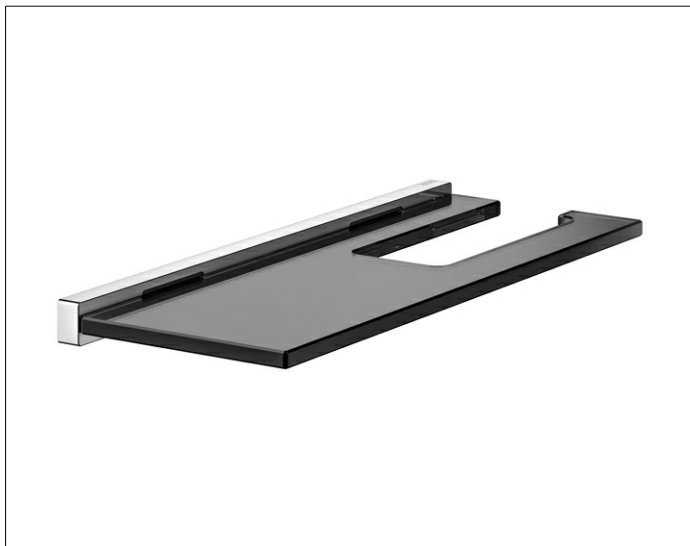

Edition 90 Square
19173018000 Toilet paper holder

PRODUCT

DRAWING

PRODUCT ATTRIBUTES

with shelf, open form
 for 100/120 mm wide paper rolls

SURFACE

chrome-plated/smoked glass

SPECIFICATIONS

KEUCO EDITION 90 SQUARE - Toilet paper holder with shelf -
 19173018000

Accessories for the modern bathroom design

Filigree design - The square - a strong form - Refines the bathroom - Open form for 100/120 mm wide paper rolls - Smoked glass shelf mountable on the right or left side

Width / \varnothing : 330 mm - Height: 20 mm - Dimension: 125 mm

Material: Metal/smoked glass

Surface: chrome/smoked glass

The product is screwed on - Concealed fastening - Including corrosion-free fastening material