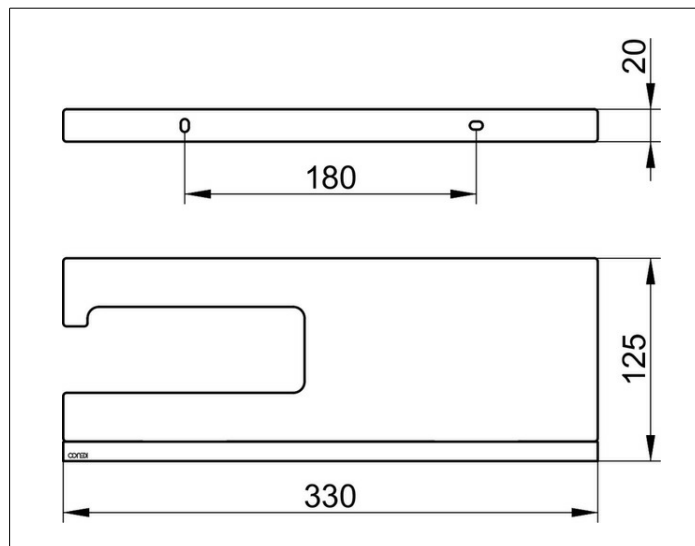

Edition 90 Square
19173018000 Toilet paper holder

PRODUCT

DRAWING

PRODUCT ATTRIBUTES

with shelf, open form
 for 100/120 mm wide paper rolls

SURFACE

chrome-plated/smoked glass

SPECIFICATIONS

KEUCO EDITION 90 SQUARE - Toilet paper holder with shelf -
 19173018000

Accessories for the modern bathroom design

Filigree design - The square - a strong form - Refines the bathroom - Open form for 100/120 mm wide paper rolls - Smoked glass shelf mountable on the right or left side

Width / \varnothing : 330 mm - Height: 20 mm - Dimension: 125 mm

Material: Metal/smoked glass

Surface: chrome/smoked glass

The product is screwed on - Concealed fastening - Including corrosion-free fastening material