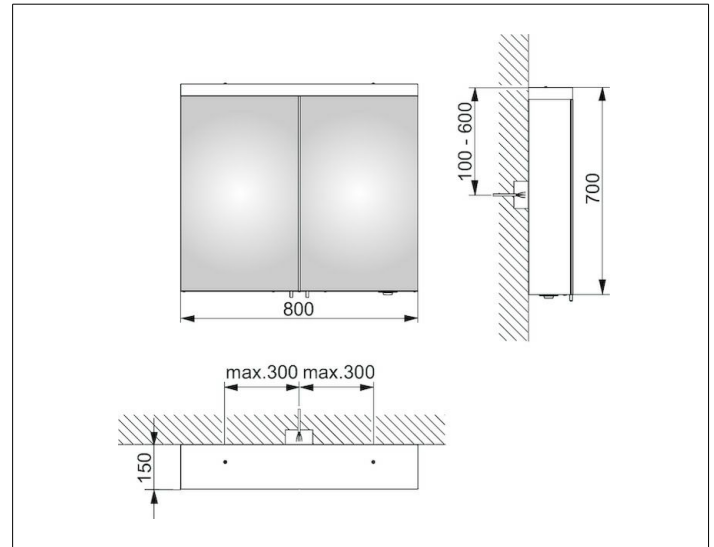

Royal Reflex.2
24203171301 Mirror cabinet

PRODUCT

DRAWING

PRODUCT ATTRIBUTES

2 hinged double sided crystal mirror doors,
 exterior body sides mirrored

Operation:

External dimmer with the functions:

- on/off
- dim
- Changing between 3 lighting options

Illumination:

Illumination from above and
 washbasin illumination in the bottom panel

light colour 3000 kelvin (warm white),
 LED 25 watt (lifespan > 30.000 hours)

infinitely dimmable

EEK: C , 25 kWh/1000h

EQUIPMENT

- 2 sockets (internal)
- 3 adjustable glass shelves
- soft-closing doors

SURFACE

silver anodized

DIMENSION

800 x 700 x 150 mm