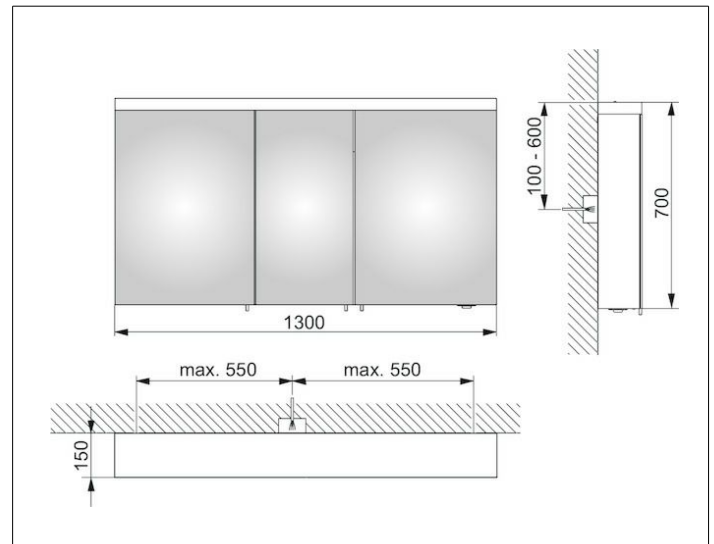

Royal Reflex.2
24205171301 Mirror cabinet

PRODUCT

DRAWING

PRODUCT ATTRIBUTES

3 hinged double sided crystal mirror doors,
 exterior body sides mirrored

Operation:

External dimmer with the functions:

- on/off
- dim
- Changing between 3 lighting options

Illumination:

Illumination from above and
 washbasin illumination in the bottom panel

light colour 3000 kelvin (warm white),
 LED 40 watt (lifespan > 30.000 hours)

infinitely dimmable

EEK: C , 40 kWh/1000h

EQUIPMENT

- 2 sockets (internal)
- 6 adjustable glass shelves
- soft-closing doors

SURFACE

silver anodized

DIMENSION

1300 x 700 x 150 mm