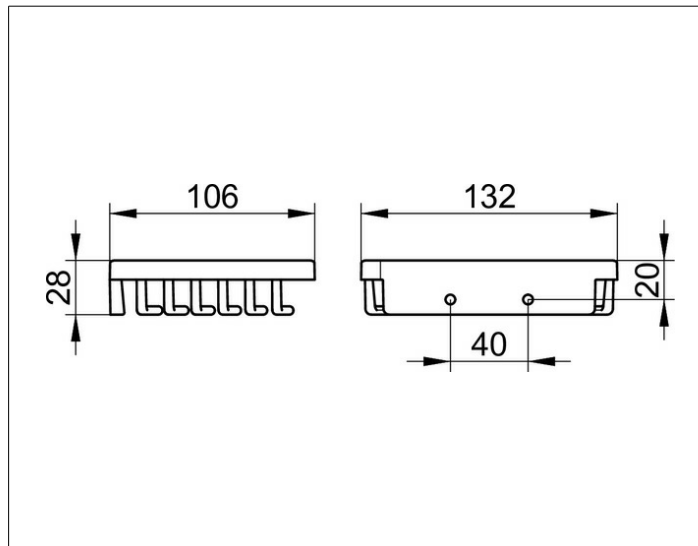

Shower shelves

24941010000 Soap wire basket

PRODUCT

DRAWING

PRODUCT ATTRIBUTES

removable, with concealed fastening screws

SURFACE

chrome-plated

SPECIFICATIONS

KEUCO SOAP WIRE BASEKET, wall mounted, 24941010000
 chrome-plated soap wire basket in a functional design,
 easy to clean, removable,
 depth 105 mm, width 132 mm, height 28 mm,
 distance between bore holes 40 mm
 with concealed fastening screws
 incl. corrosion-free mounting material