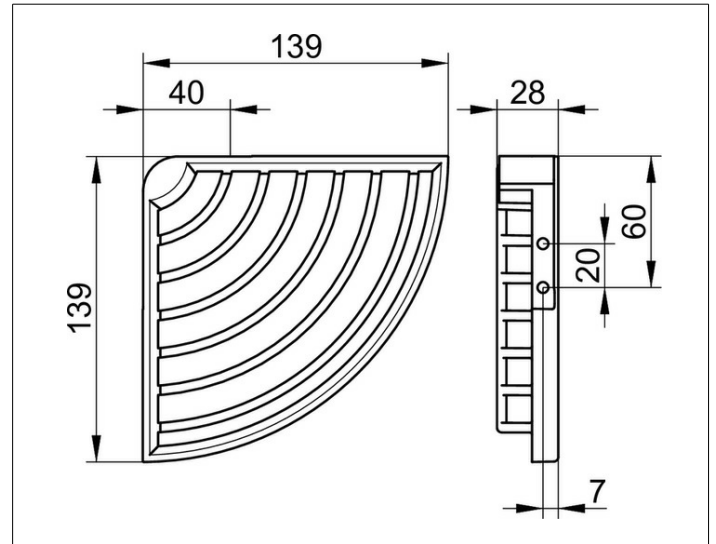

Shower shelves

24943010000 Soap wire basket for corner installation

PRODUCT

DRAWING

PRODUCT ATTRIBUTES

removable, with concealed fastening screws

SURFACE

chrome-plated

SPECIFICATIONS

KEUCO SOAP WIRE BASKET for corner installation, wall mounted, 24943010000
 chrome-plated soap wire basket for corner installation in a functional design, easy to clean, removable
 total depth 133 mm, width 197 mm, height 28 mm,
 leg length 140 mm
 with concealed fastening screws
 incl. corrosion-free mounting material