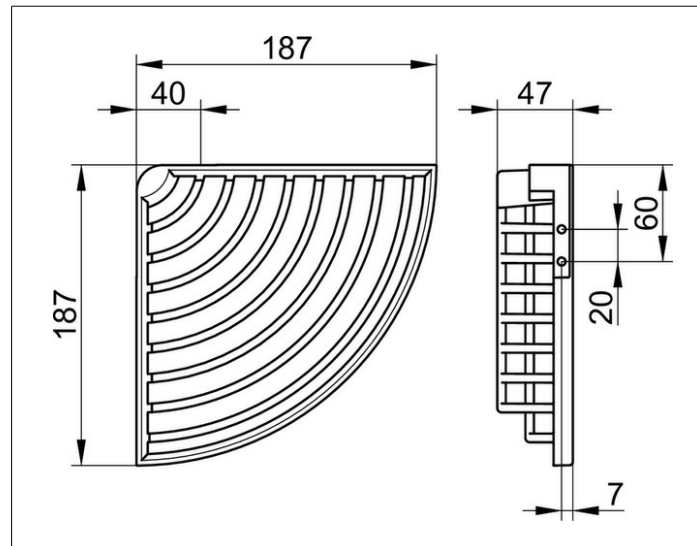

**Shower shelves**

**24944010000** Sponge basket for corner installation

**PRODUCT**

**DRAWING**

**PRODUCT ATTRIBUTES**

removable, with concealed fastening screws

**SURFACE**

chrome-plated

**SPECIFICATIONS**

KEUCO SPONGE WIRE BASKET for corner installation, wall mounted, 24944010000  
 chrome-plated sponge wire basket for corner installation in a functional design,  
 easy to clean, removable  
 total depth 180 mm, width 264 mm, height 47 mm,  
 leg length 186 mm  
 with concealed fastening screws  
 incl. corrosion-free mounting material