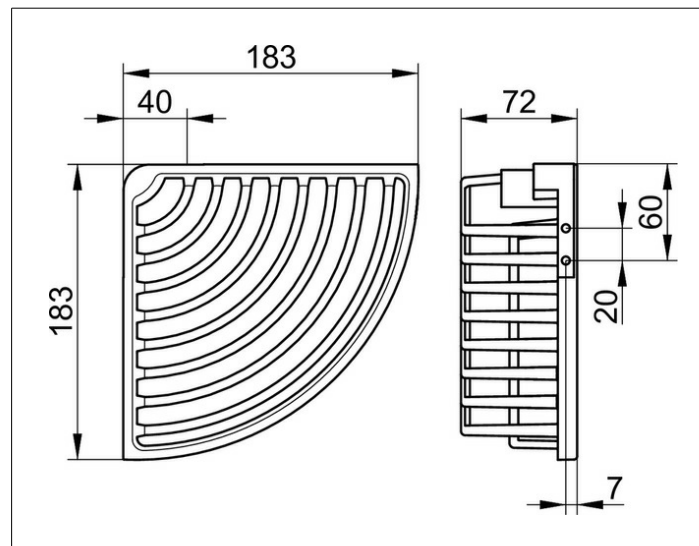

Shower shelves

24944010100 Sponge basket for corner installation

PRODUCT

DRAWING

PRODUCT ATTRIBUTES

removable, with concealed fastening screws

SURFACE

chrome-plated

SPECIFICATIONS

KEUCO SPONGE WIRE BASKET for corner installation, wall mounted, 24944010100
 chrome-plated sponge wire basket for corner installation in a functional design,
 easy to clean, removable
 total depth 180 mm, width 263 mm, height 72 mm,
 leg length 186 mm
 with concealed fastening screws
 incl. corrosion-free mounting material