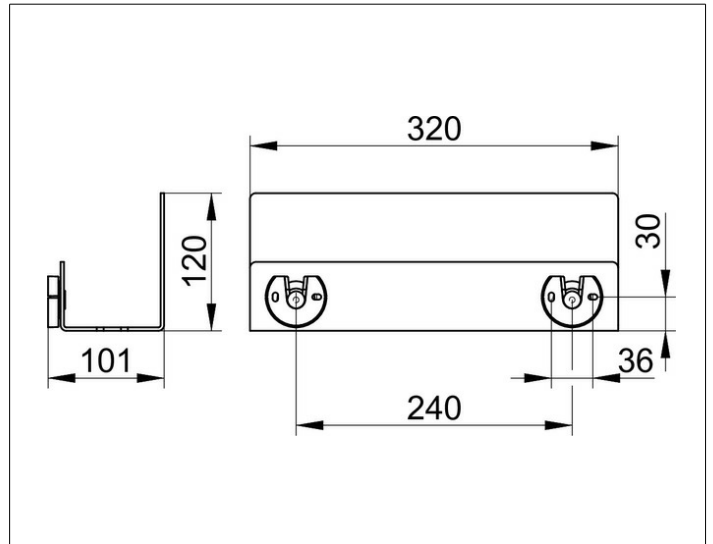

Shower shelves

24952370000 Shower shelf

PRODUCT

DRAWING

PRODUCT ATTRIBUTES

attachable, with drain slots and integrated hooks

SURFACE

black matt

DIMENSION

320 x 120 x 90 mm