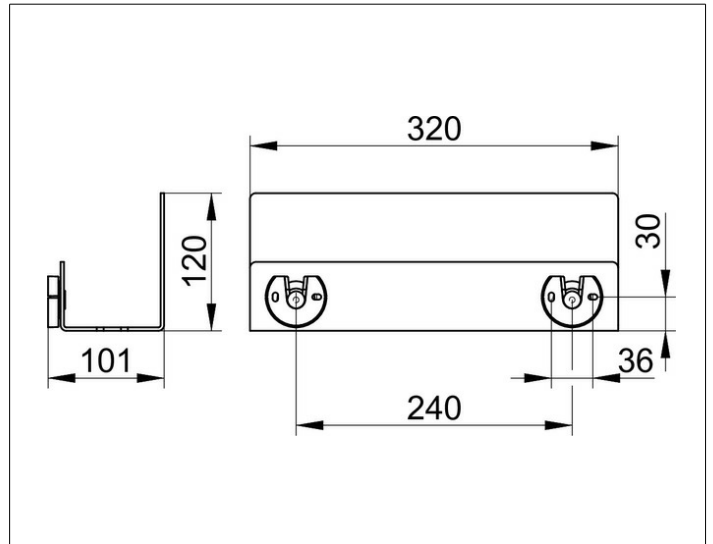

Shower shelves

24952510000 Shower shelf

PRODUCT

DRAWING

PRODUCT ATTRIBUTES

attachable, with drain slots and integrated hook

SURFACE

white (RAL 9010)

DIMENSION

320 x 120 x 90 mm