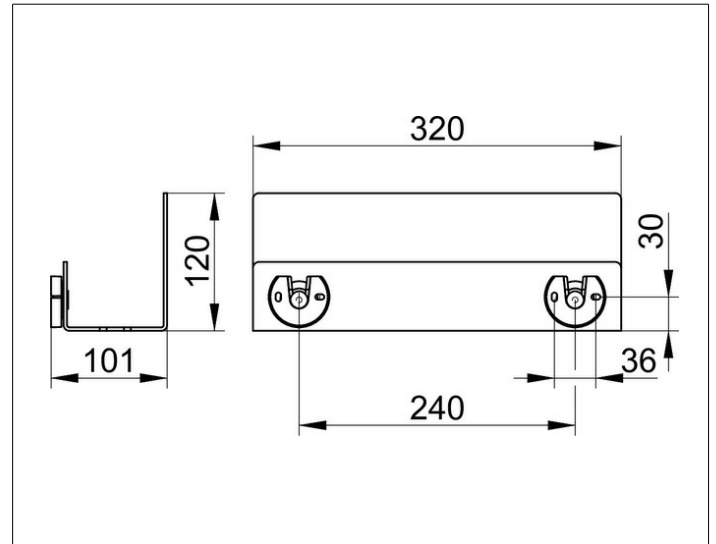

Shower shelves

24952510000 Shower shelf

PRODUCT

DRAWING

PRODUCT ATTRIBUTES

attachable, with drain slots and integrated hook

SURFACE

weiß matt

DIMENSION

320 x 120 x 90 mm