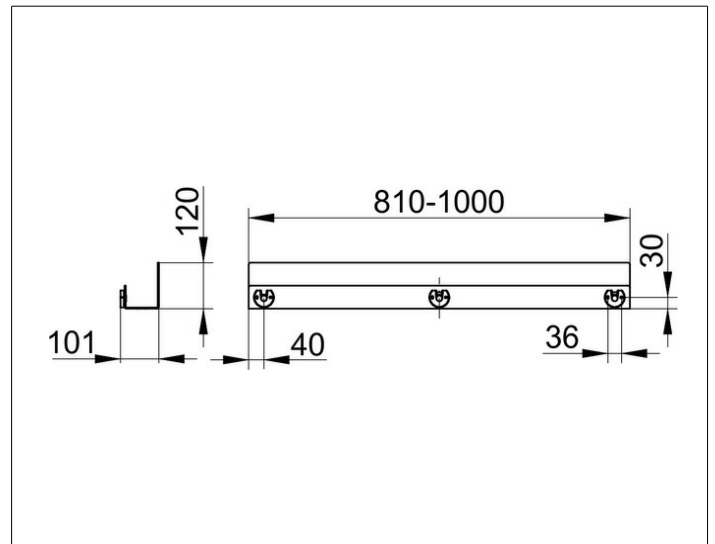

**Shower shelves**

24953370300 Shower shelf

**PRODUCT**

**DRAWING**

**PRODUCT ATTRIBUTES**

made to measure in 1 cm steps  
wall mounted, removable, with concealed fastening,  
with drain slots and integrated hooks

**SURFACE**

black matt

**DIMENSION**

810-1000 x 120 x 90 mm