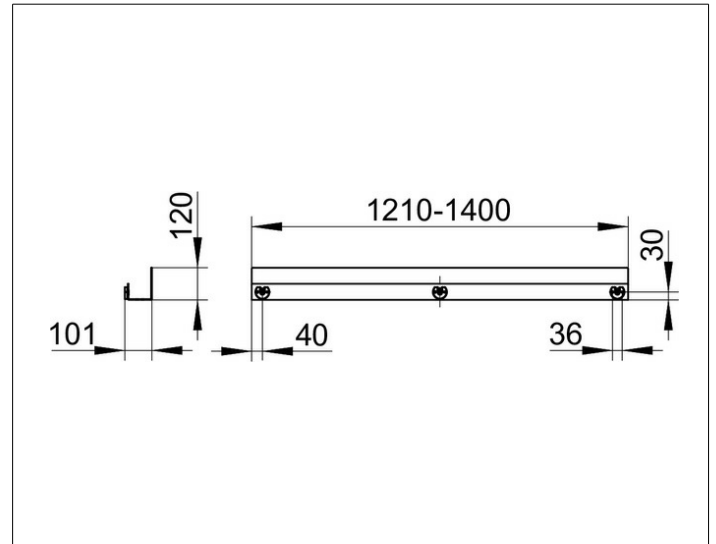

Shower shelves

24953370500 Shower shelf

PRODUCT

DRAWING

PRODUCT ATTRIBUTES

made to measure in 1 cm steps
wall mounted, removable, with concealed fastening,
with drain slots and integrated hooks

SURFACE

black matt

DIMENSION

1210-1400 x 120 x 90 mm