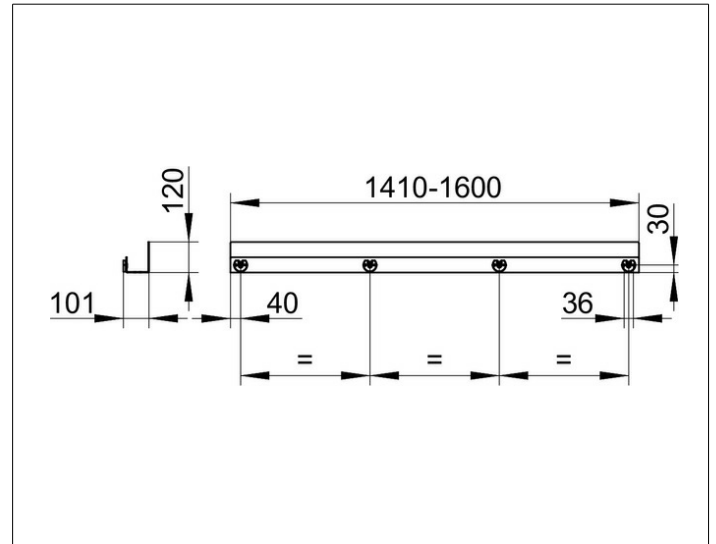

**Shower shelves**

24953370600 Shower shelf

**PRODUCT**

**DRAWING**

**PRODUCT ATTRIBUTES**

made to measure in 1 cm steps  
 wall mounted, removable, with concealed fastening,  
 with drain slots and integrated hooks

**SURFACE**

black matt

**DIMENSION**

1410-1600 x 120 x 90 mm