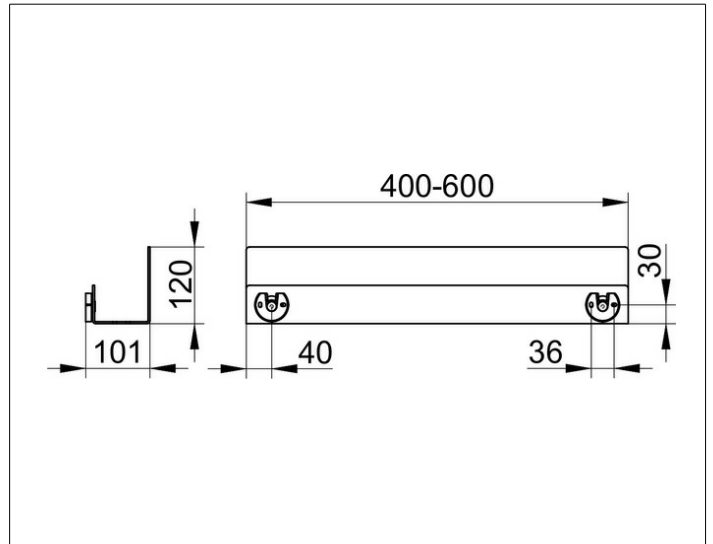

**Shower shelves**

**24953510100 Shower shelf**

**PRODUCT**

**DRAWING**

**PRODUCT ATTRIBUTES**

made to measure in 1 cm steps  
wall mounted, removable, with concealed fastening,  
with drain slots and integrated hooks

**SURFACE**

white matt

**DIMENSION**

400-600 x 120 x 90 mm