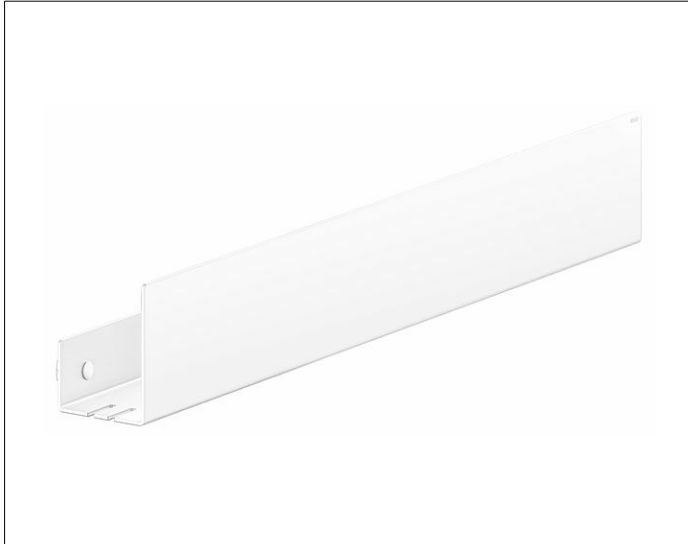

Shower shelves

24953510200 Shower shelf

PRODUCT

DRAWING

PRODUCT ATTRIBUTES

made to measure in 1 cm steps
wall mounted, removable, with concealed fastening,
with drain slots and integrated hooks

SURFACE

white matt

DIMENSION

610-800 x 120 x 90 mm