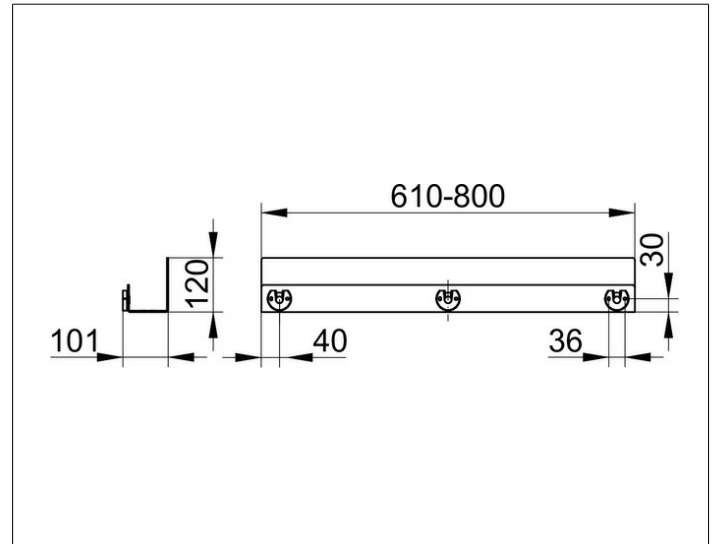

Shower shelves

24953510200 Shower shelf

PRODUCT

DRAWING

PRODUCT ATTRIBUTES

made to measure in 1 cm steps
wall mounted, removable, with concealed fastening,
with drain slots and integrated hooks

SURFACE

white matt

DIMENSION

610-800 x 120 x 90 mm