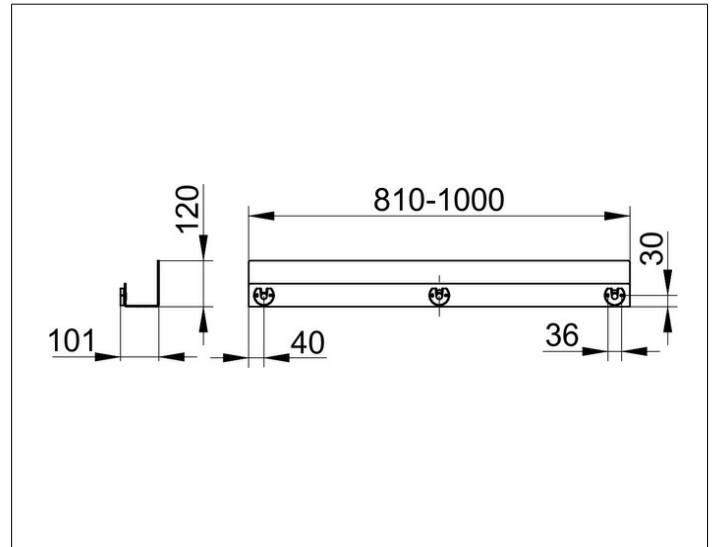

Shower shelves

24953510300 Shower shelf

PRODUCT

DRAWING

PRODUCT ATTRIBUTES

made to measure in 1 cm steps
wall mounted, removable, with concealed fastening,
with drain slots and integrated hooks

SURFACE

white matt

DIMENSION

810-1000 x 120 x 90 mm