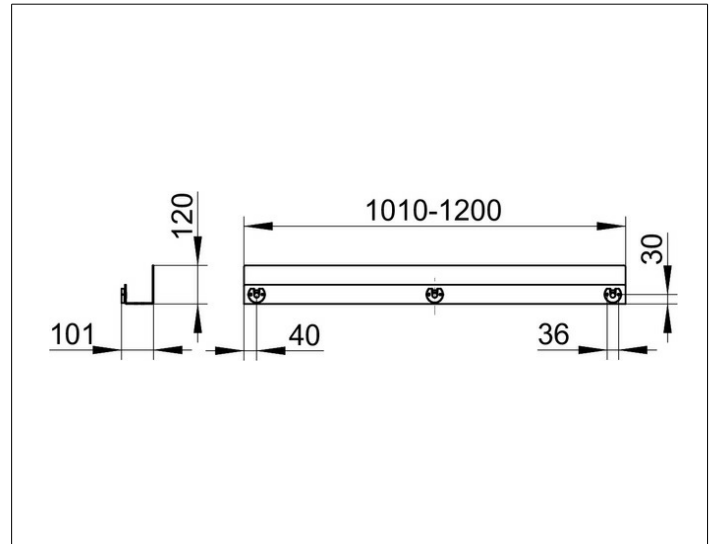

**Shower shelves**

24953510400 Shower shelf

**PRODUCT**

**DRAWING**

**PRODUCT ATTRIBUTES**

made to measure in 1 cm steps  
wall mounted, removable, with concealed fastening,  
with drain slots and integrated hooks

**SURFACE**

weiß matt

**DIMENSION**

1010-1200 x 120 x 90 mm