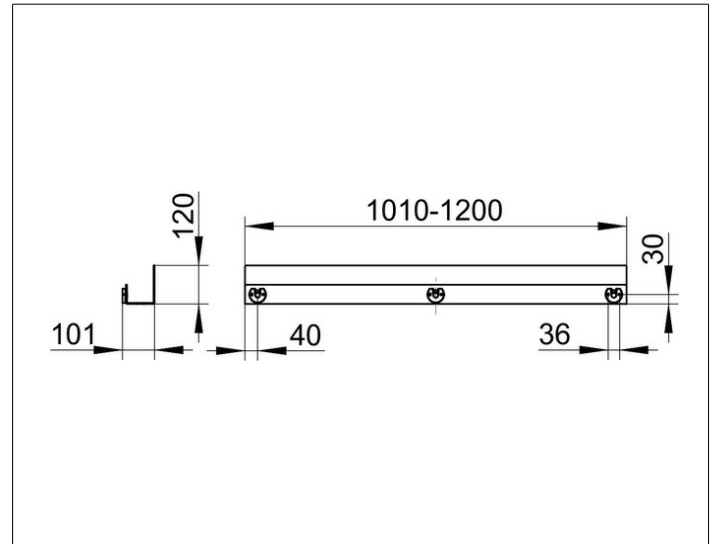

**Shower shelves**

24953510400 Shower shelf

**PRODUCT**

**DRAWING**

**PRODUCT ATTRIBUTES**

made to measure in 1 cm steps  
wall mounted, removable, with concealed fastening,  
with drain slots and integrated hooks

**SURFACE**

white matt

**DIMENSION**

1010-1200 x 120 x 90 mm