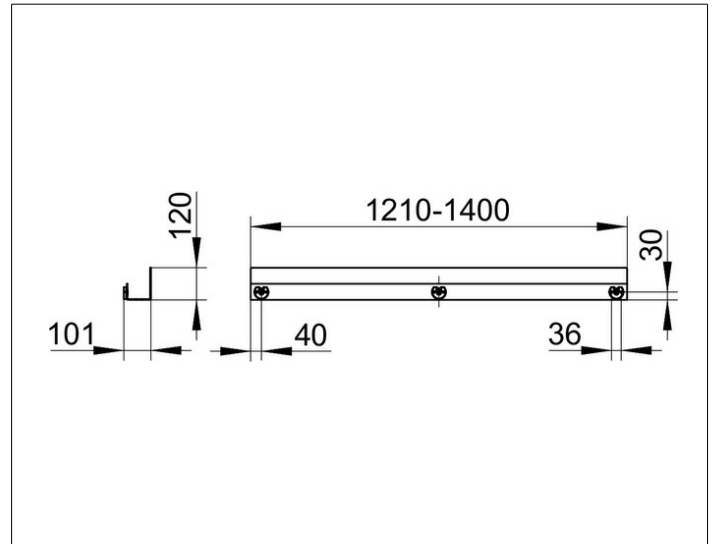

Shower shelves

24953510500 Shower shelf

PRODUCT

DRAWING

PRODUCT ATTRIBUTES

made to measure in 1 cm steps
wall mounted, removable, with concealed fastening,
with drain slots and integrated hooks

SURFACE

white matt

DIMENSION

1210-1400 x 120 x 90 mm