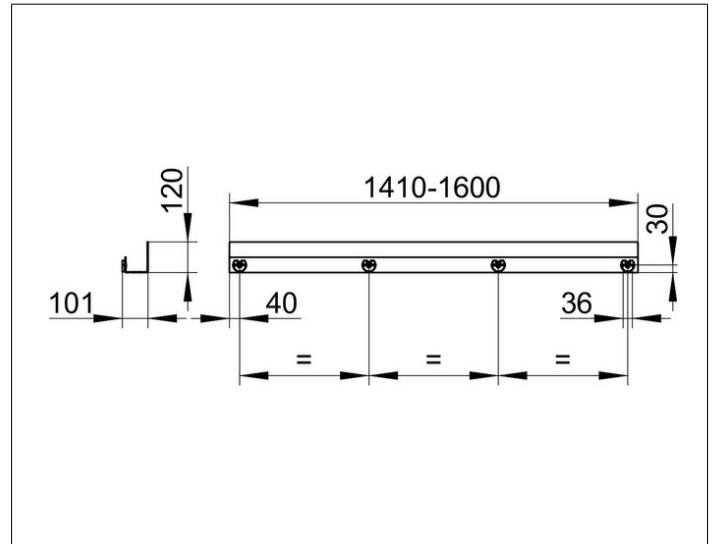

Shower shelves

24953510600 Shower shelf

PRODUCT

DRAWING

PRODUCT ATTRIBUTES

made to measure in 1 cm steps
 wall mounted, removable, with concealed fastening,
 with drain slots and integrated hooks

SURFACE

weiß matt

DIMENSION

1410-1600 x 120 x 90 mm